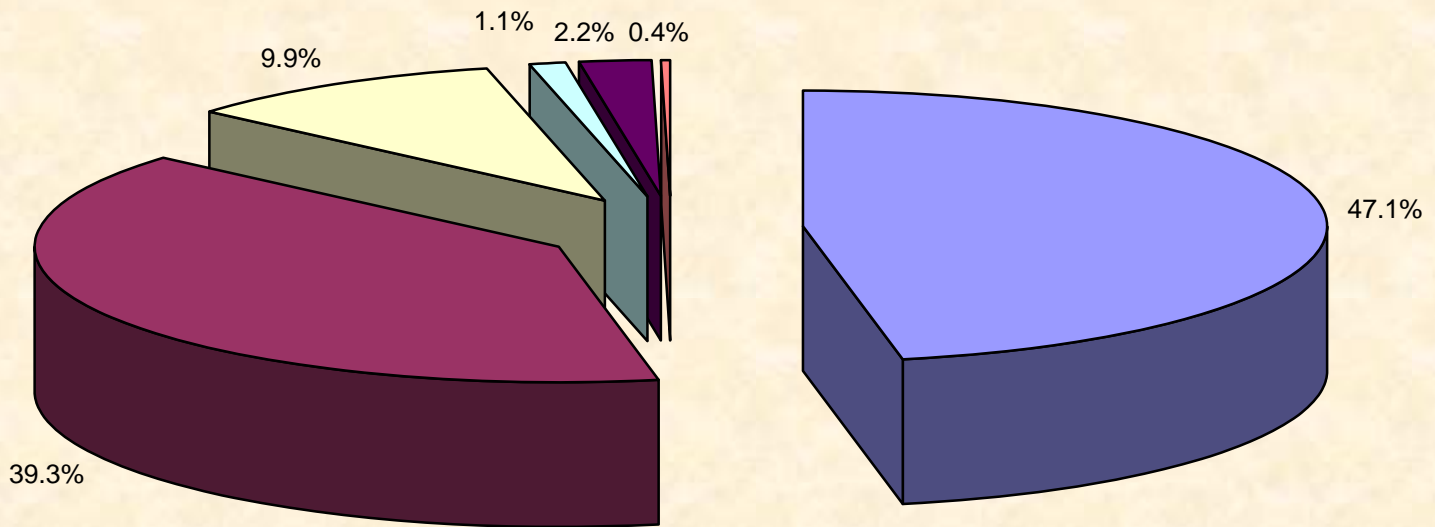

UNIVERSITY OF MARYLAND EASTERN SHORE  
Faculty by Race Fall 2005

■ Caucasian ■ African American □ Asian □ Hispanic ■ Unknown ■ American Indian