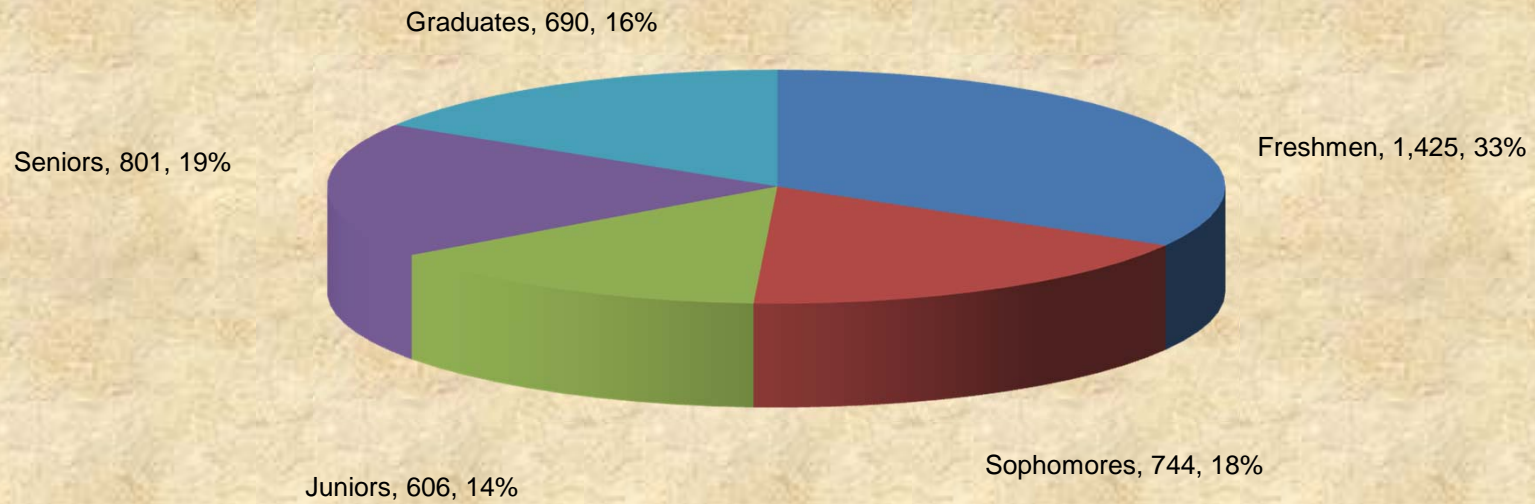

UNIVERSITY OF MARYLAND EASTERN SHORE
Unduplicated Headcount Student Enrollment by Level
Academic Year 2016-2017

■ Freshmen ■ Sophomores ■ Juniors ■ Seniors ■ Graduates