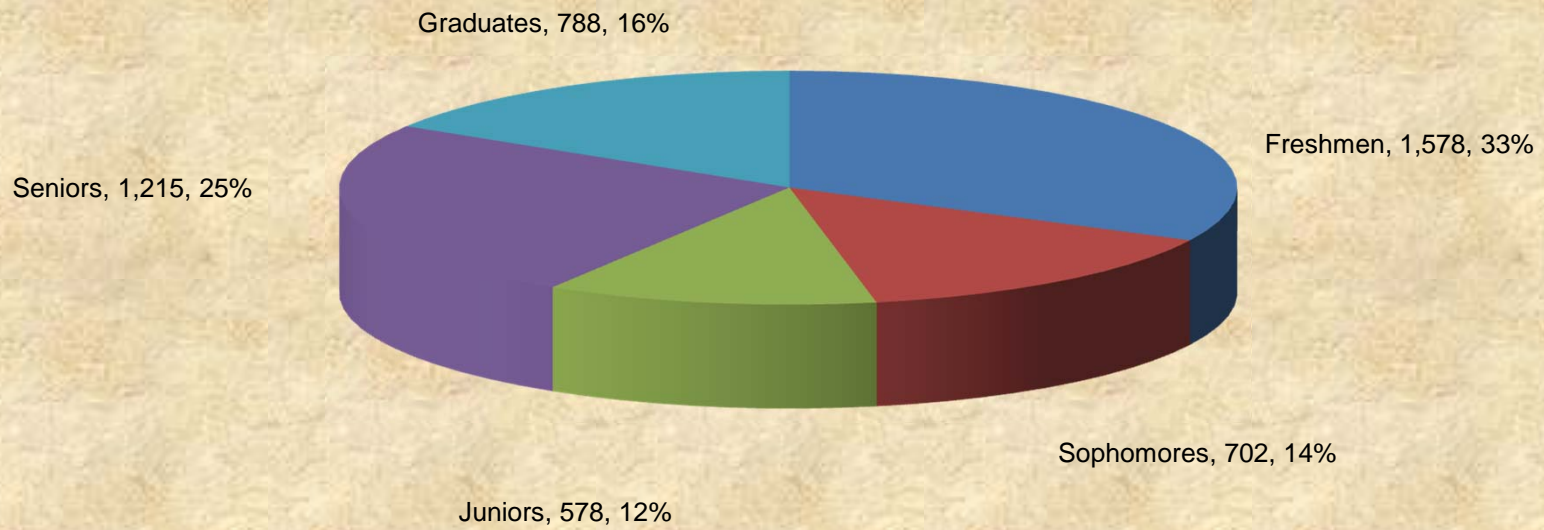

UNIVERSITY OF MARYLAND EASTERN SHORE
Unduplicated Headcount Student Enrollment by Level
Academic Year 2015-2016

■ Freshmen ■ Sophomores ■ Juniors ■ Seniors ■ Graduates