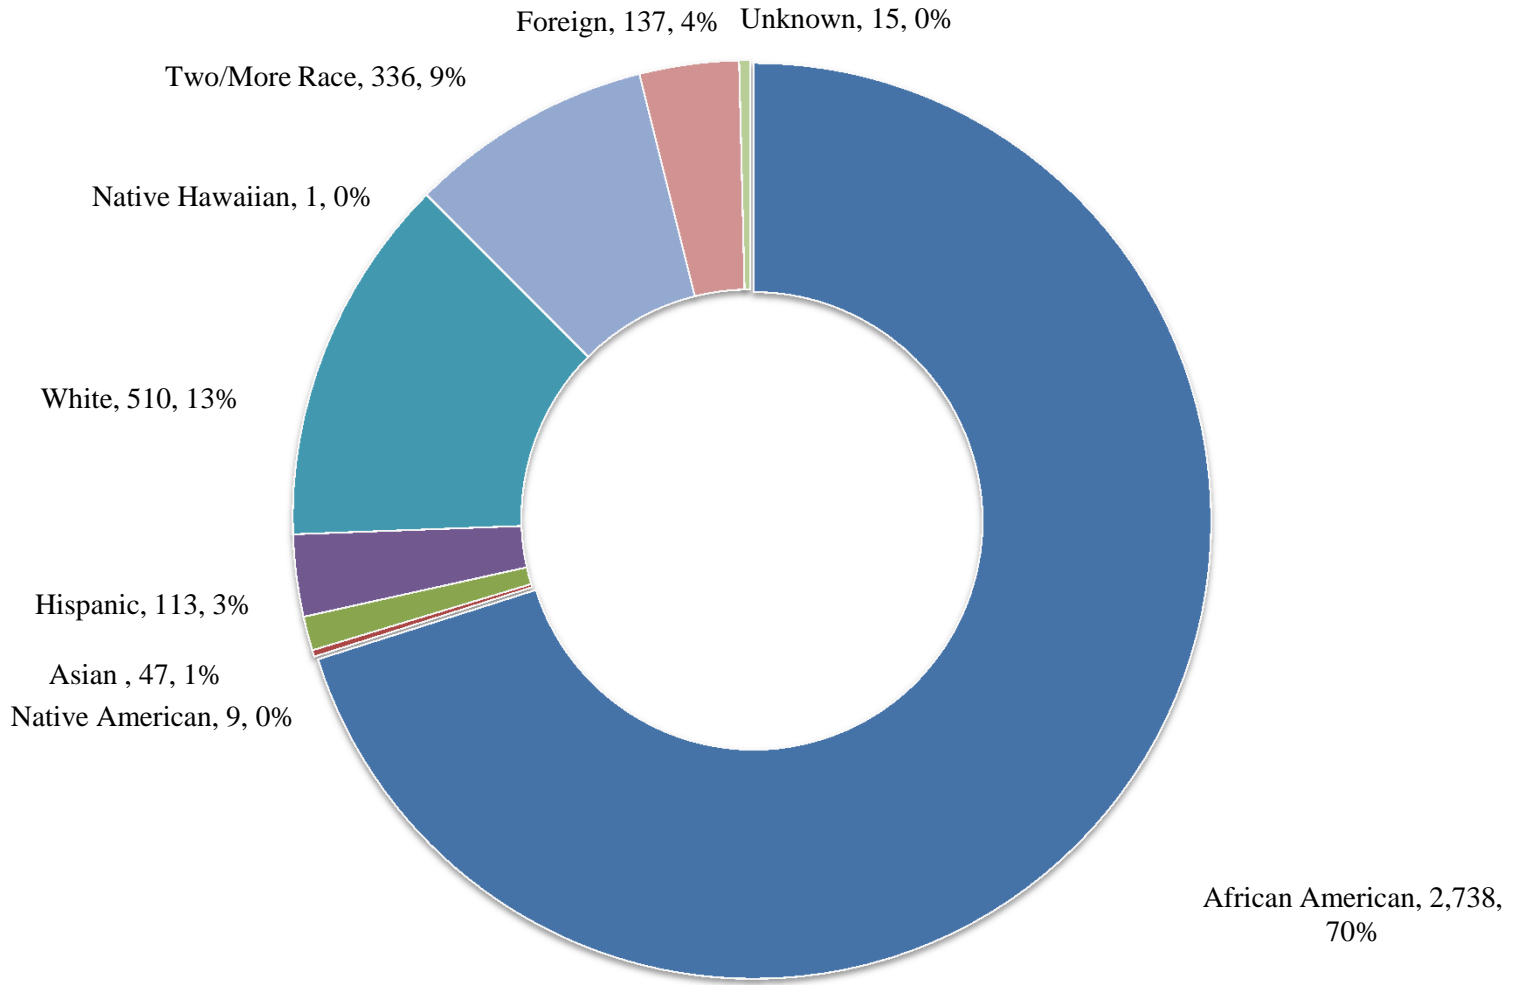

**UNIVERSITY OF MARYLAND EASTERN SHORE
Fall 2016 Student Enrollment by Race/Ethnicity**

■ African American ■ Native American ■ Asian ■ Hispanic ■ White ■ Native Hawaiian ■ Two/More Race ■ Foreign ■ Unknown