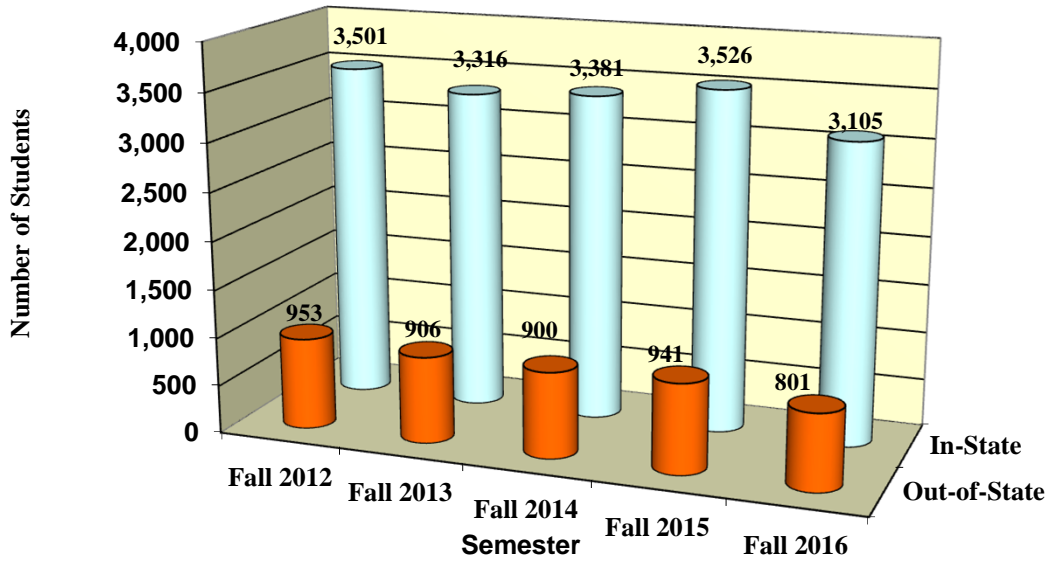

**UNIVERSITY OF MARYLAND EASTERN SHORE**  
**Enrollment by In-State/Out-of-State**  
**Fall 2012-2016**

**UNIVERSITY OF MARYLAND EASTERN SHORE**  
**Student Enrollment Headcount**  
**Fall 2007-Fall 2016**