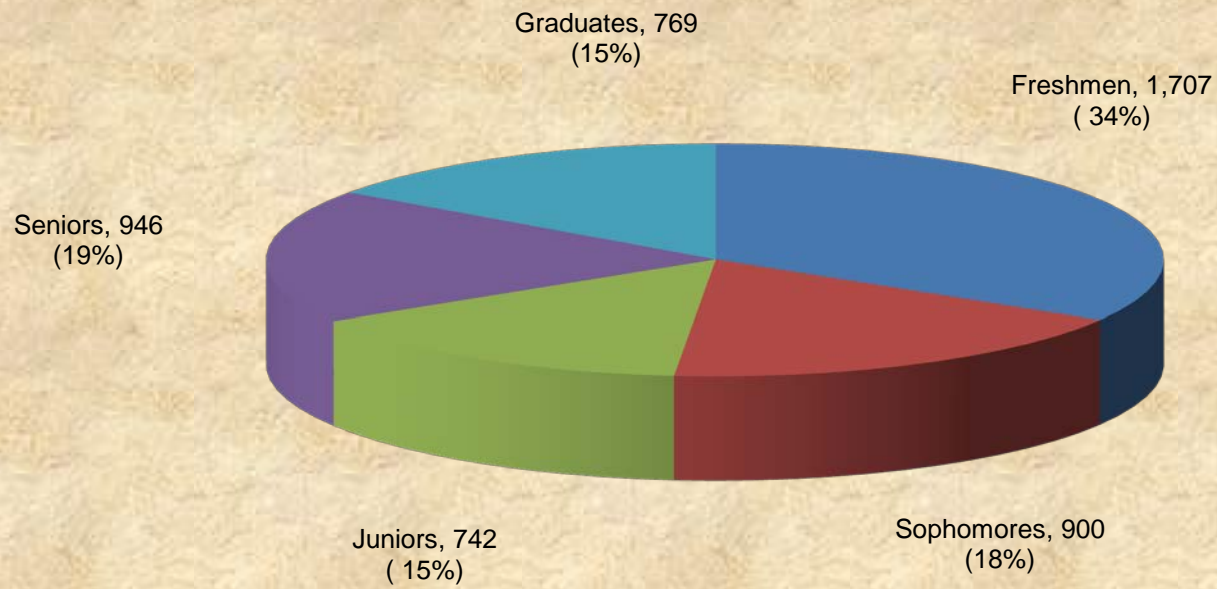

UNIVERSITY OF MARYLAND EASTERN SHORE
Unduplicated Headcount Student Enrollment by Student Level
Academic Year 2011-2012

■ Freshmen ■ Sophomores ■ Juniors ■ Seniors ■ Graduates