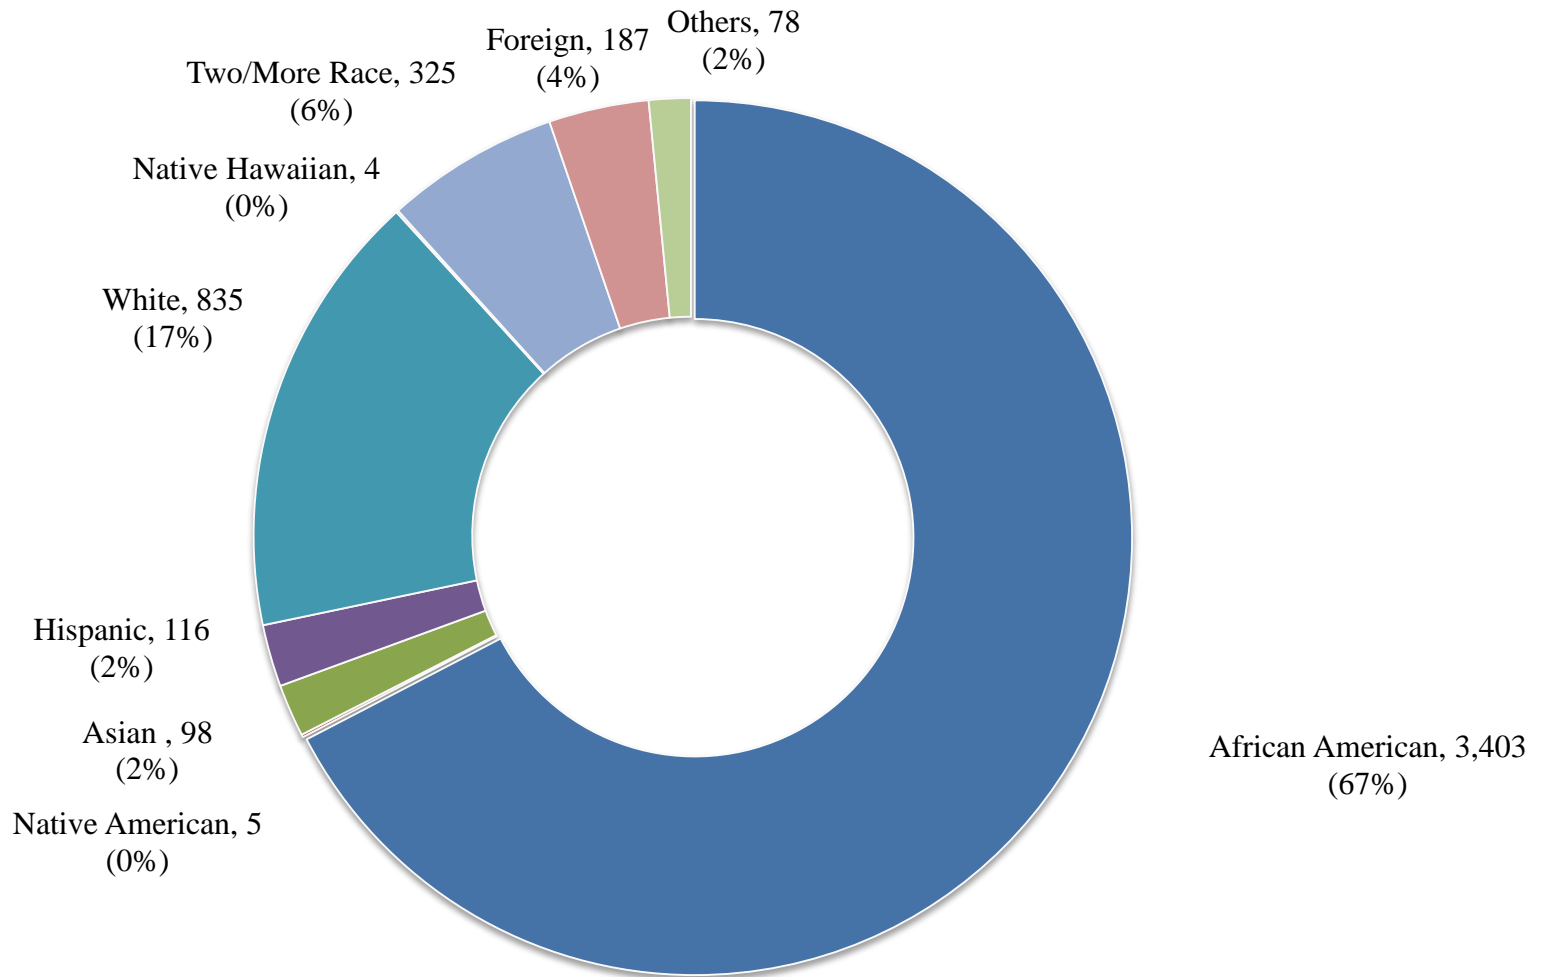

**UNIVERSITY OF MARYLAND EASTERN SHORE
Unduplicated Headcount Student Enrollment by Race/Ethnicity
Academic Year 2012-2013**

■ African American
 ■ Native American
 ■ Asian
 ■ Hispanic
 ■ White
 ■ Native Hawaiian
 ■ Two/More Race
 ■ Foreign
 ■ Others