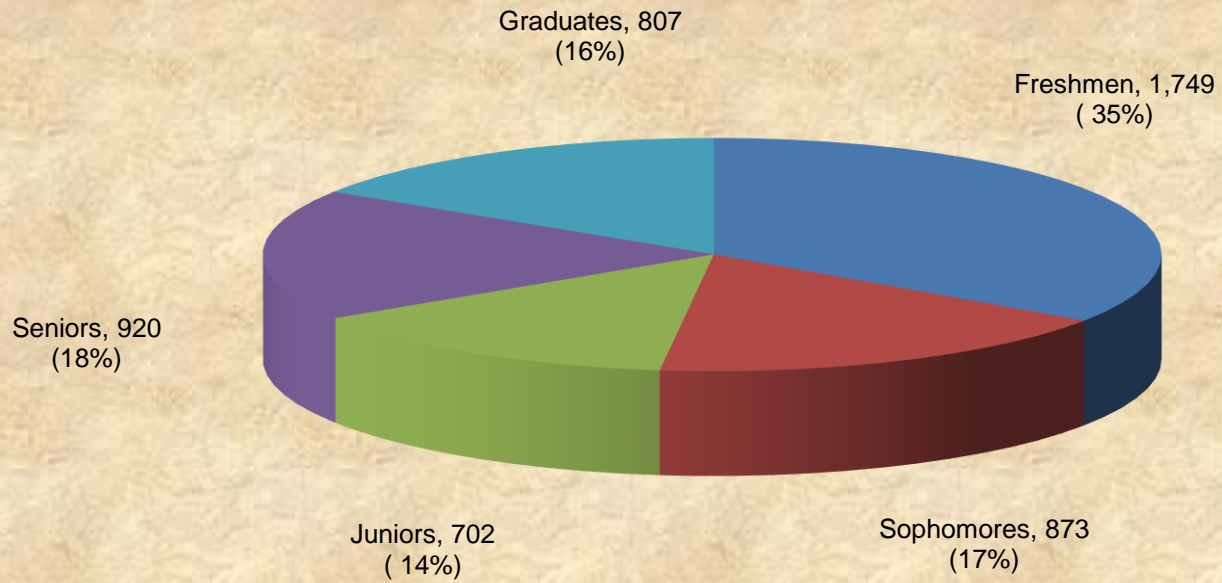

UNIVERSITY OF MARYLAND EASTERN SHORE
Unduplicated Headcount Student Enrollment by Student Level
Academic Year 2012-2013

■ Freshmen ■ Sophomores ■ Juniors ■ Seniors ■ Graduates