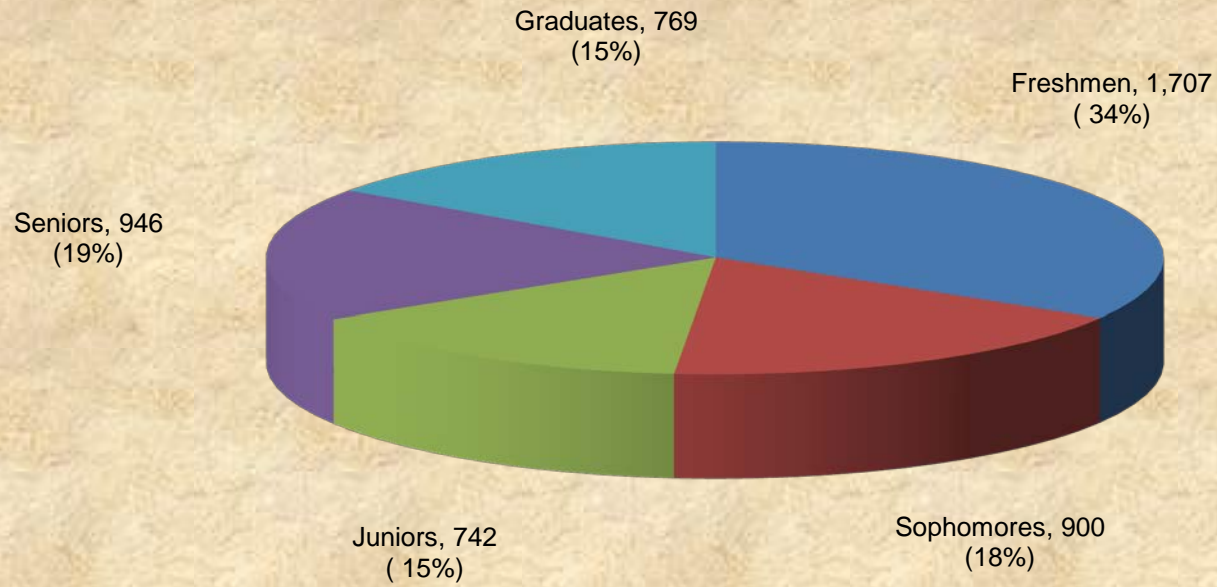

**UNIVERSITY OF MARYLAND EASTERN SHORE**  
**Unduplicated Headcount Student Enrollment by Student Level**  
**Academic Year 2011-2012**

■ Freshmen ■ Sophomores ■ Juniors ■ Seniors ■ Graduates