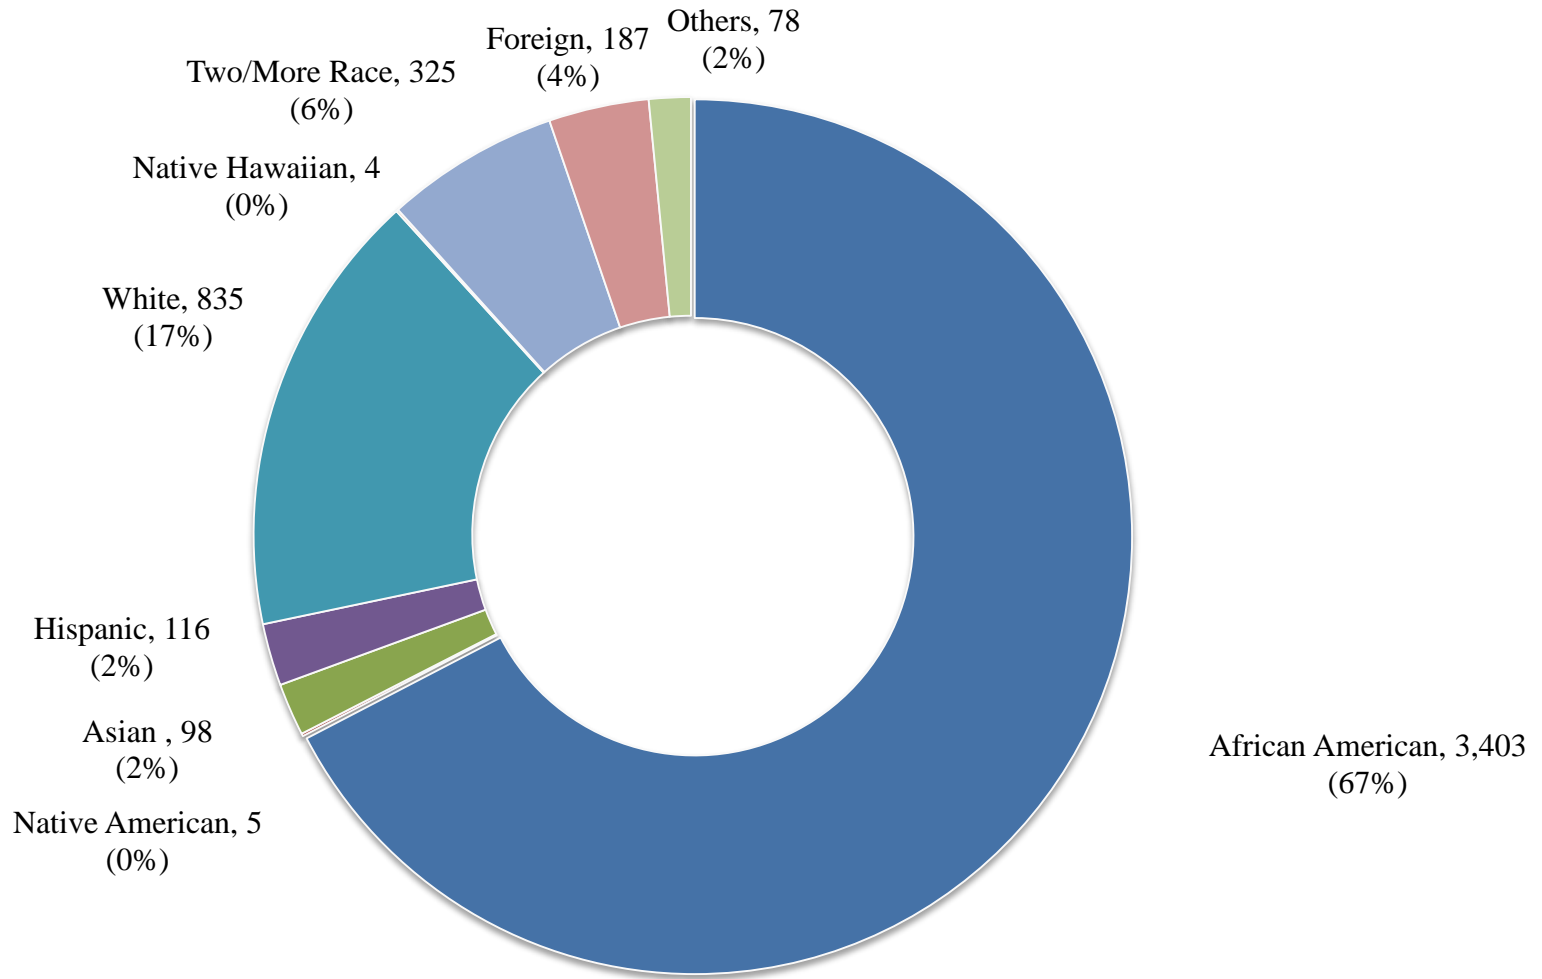

**UNIVERSITY OF MARYLAND EASTERN SHORE
Unduplicated Headcount Student Enrollment by Race/Ethnicity
Academic Year 2012-2013**

■ African American ■ Native American ■ Asian ■ Hispanic ■ White ■ Native Hawaiian ■ Two/More Race ■ Foreign ■ Others