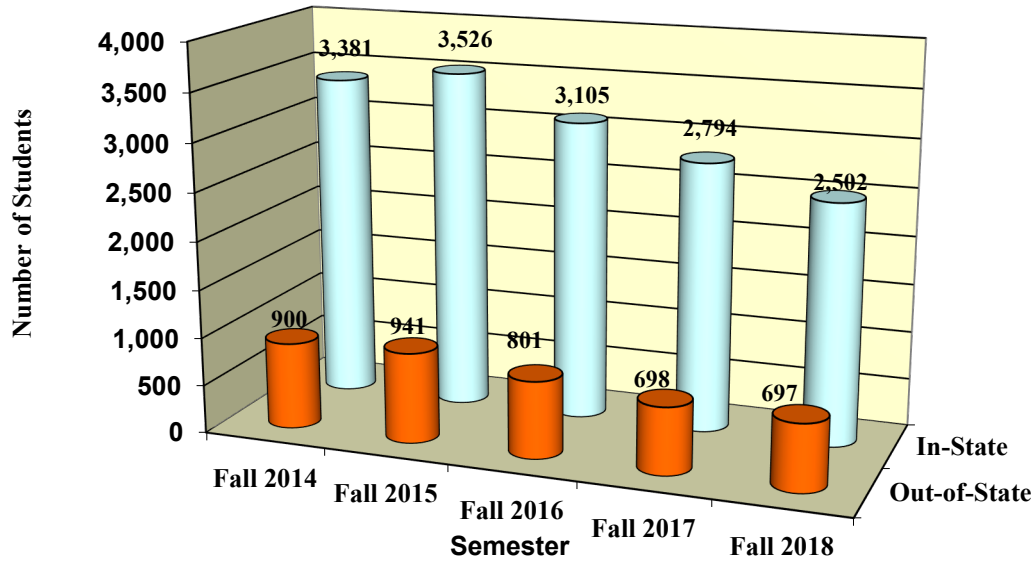

**UNIVERSITY OF MARYLAND EASTERN SHORE**  
**Enrollment by In-State/Out-of-State**  
**Fall 2014-2018**

**UNIVERSITY OF MARYLAND EASTERN SHORE**  
**Student Enrollment Headcount**  
**Fall 2009-Fall 2018**