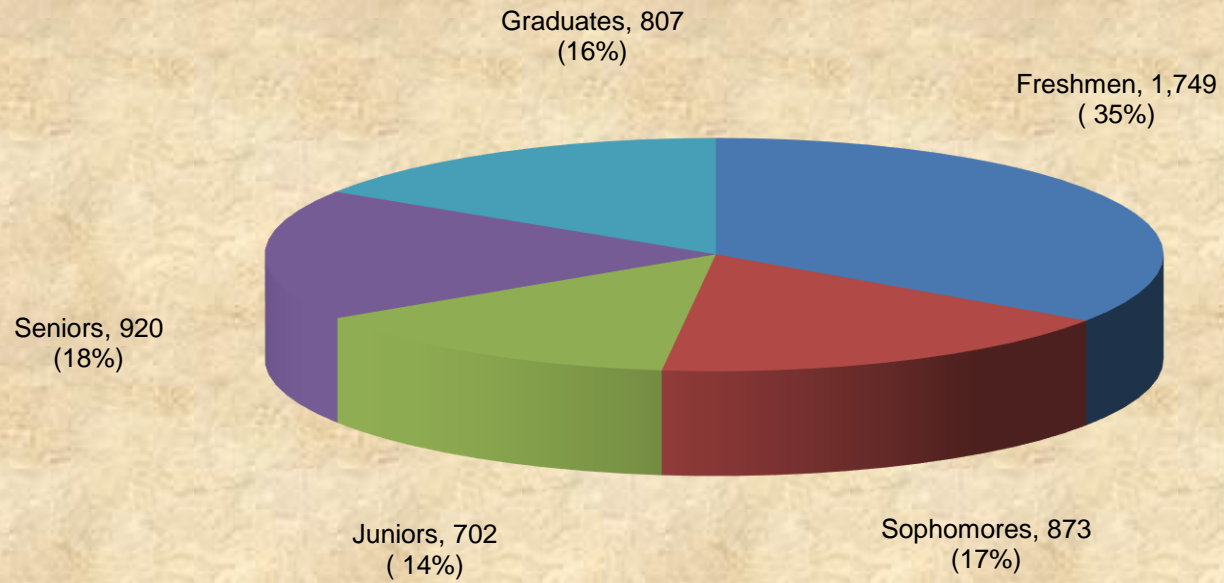

**UNIVERSITY OF MARYLAND EASTERN SHORE**  
**Unduplicated Headcount Student Enrollment by Student Level**  
**Academic Year 2012-2013**

■ Freshmen ■ Sophomores ■ Juniors ■ Seniors ■ Graduates