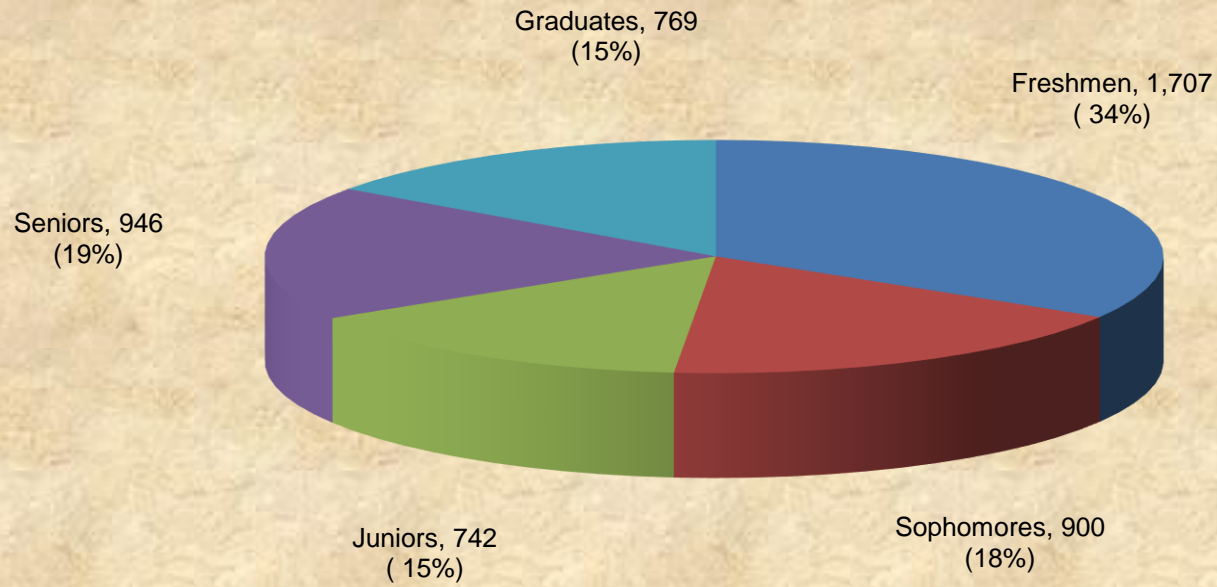

UNIVERSITY OF MARYLAND EASTERN SHORE
Unduplicated Headcount Student Enrollment by Student Level
Academic Year 2011-2012

■ Freshmen ■ Sophomores ■ Juniors ■ Seniors ■ Graduates