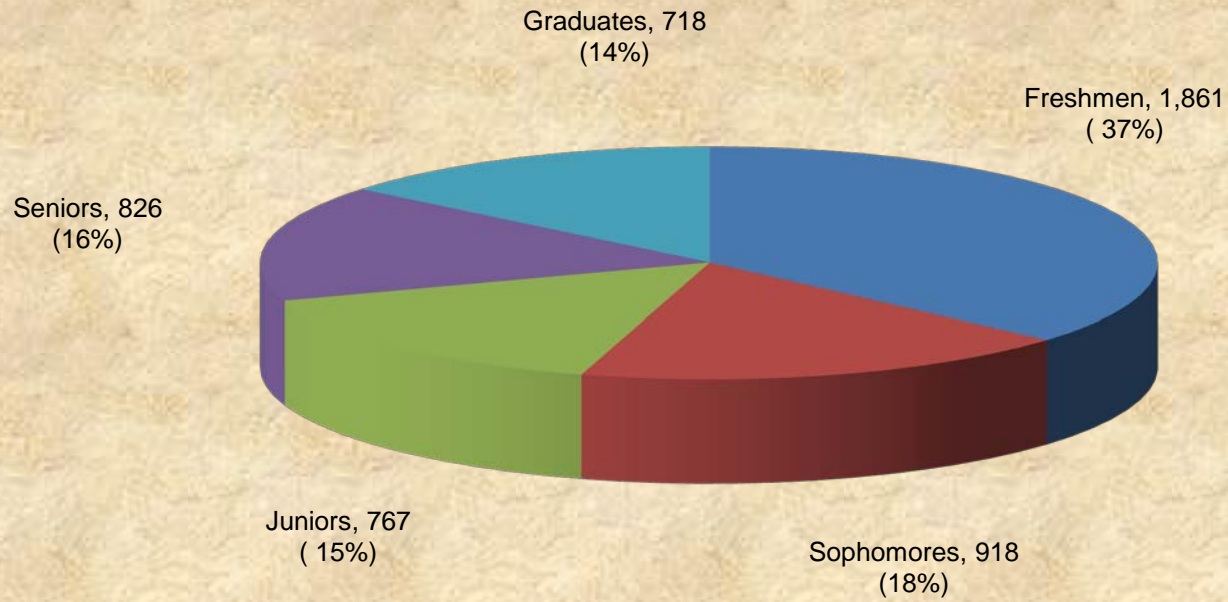

**UNIVERSITY OF MARYLAND EASTERN SHORE**  
**Unduplicated Headcount Student Enrollment by Student Level**  
**Academic Year 2010-2011**

■ Freshmen ■ Sophomores ■ Juniors ■ Seniors ■ Graduates