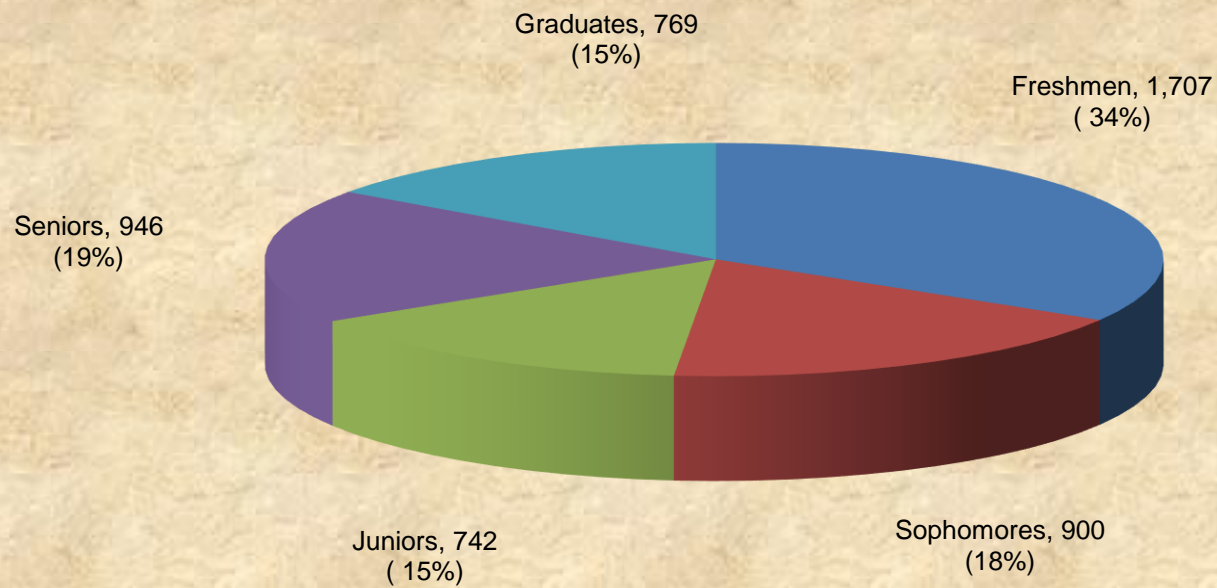

UNIVERSITY OF MARYLAND EASTERN SHORE
Unduplicated Headcount Student Enrollment by Student Level
Academic Year 2011-2012

■ Freshmen ■ Sophomores ■ Juniors ■ Seniors ■ Graduates