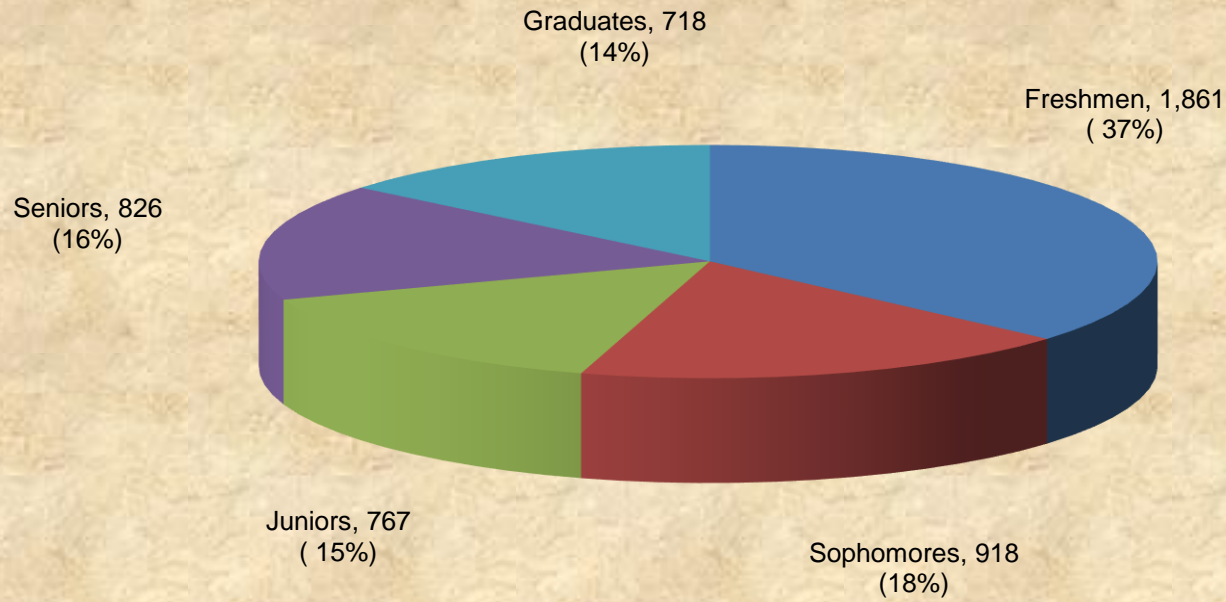

**UNIVERSITY OF MARYLAND EASTERN SHORE**  
**Unduplicated Headcount Student Enrollment by Student Level**  
**Academic Year 2010-2011**

■ Freshmen ■ Sophomores ■ Juniors ■ Seniors ■ Graduates