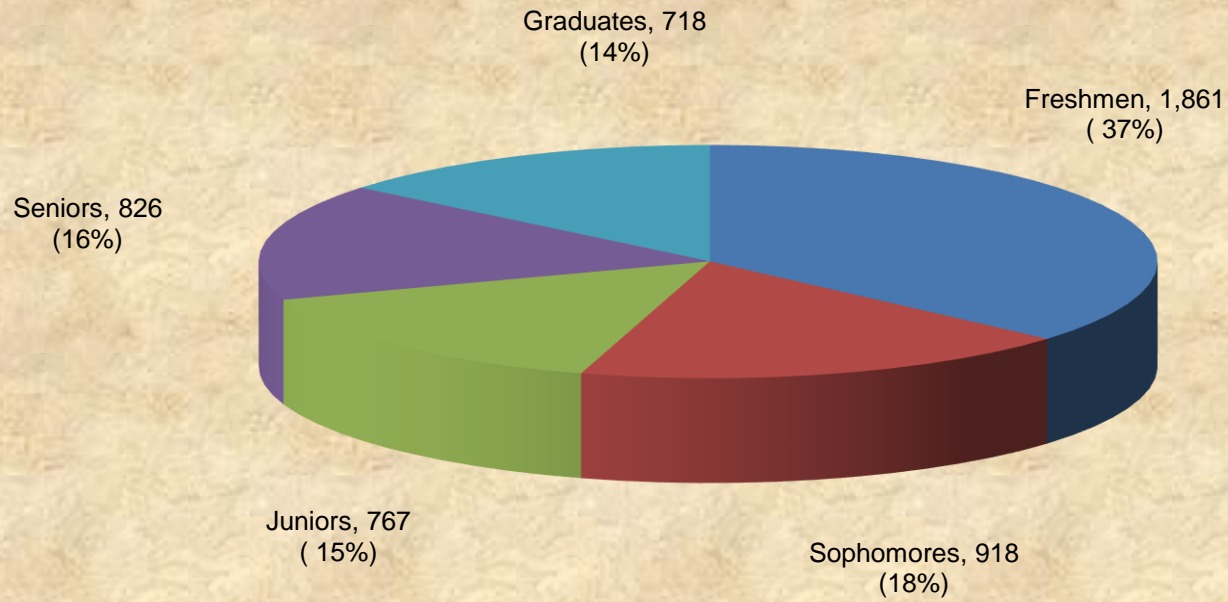

UNIVERSITY OF MARYLAND EASTERN SHORE
Unduplicated Headcount Student Enrollment by Student Level
Academic Year 2010-2011

■ Freshmen ■ Sophomores ■ Juniors ■ Seniors ■ Graduates