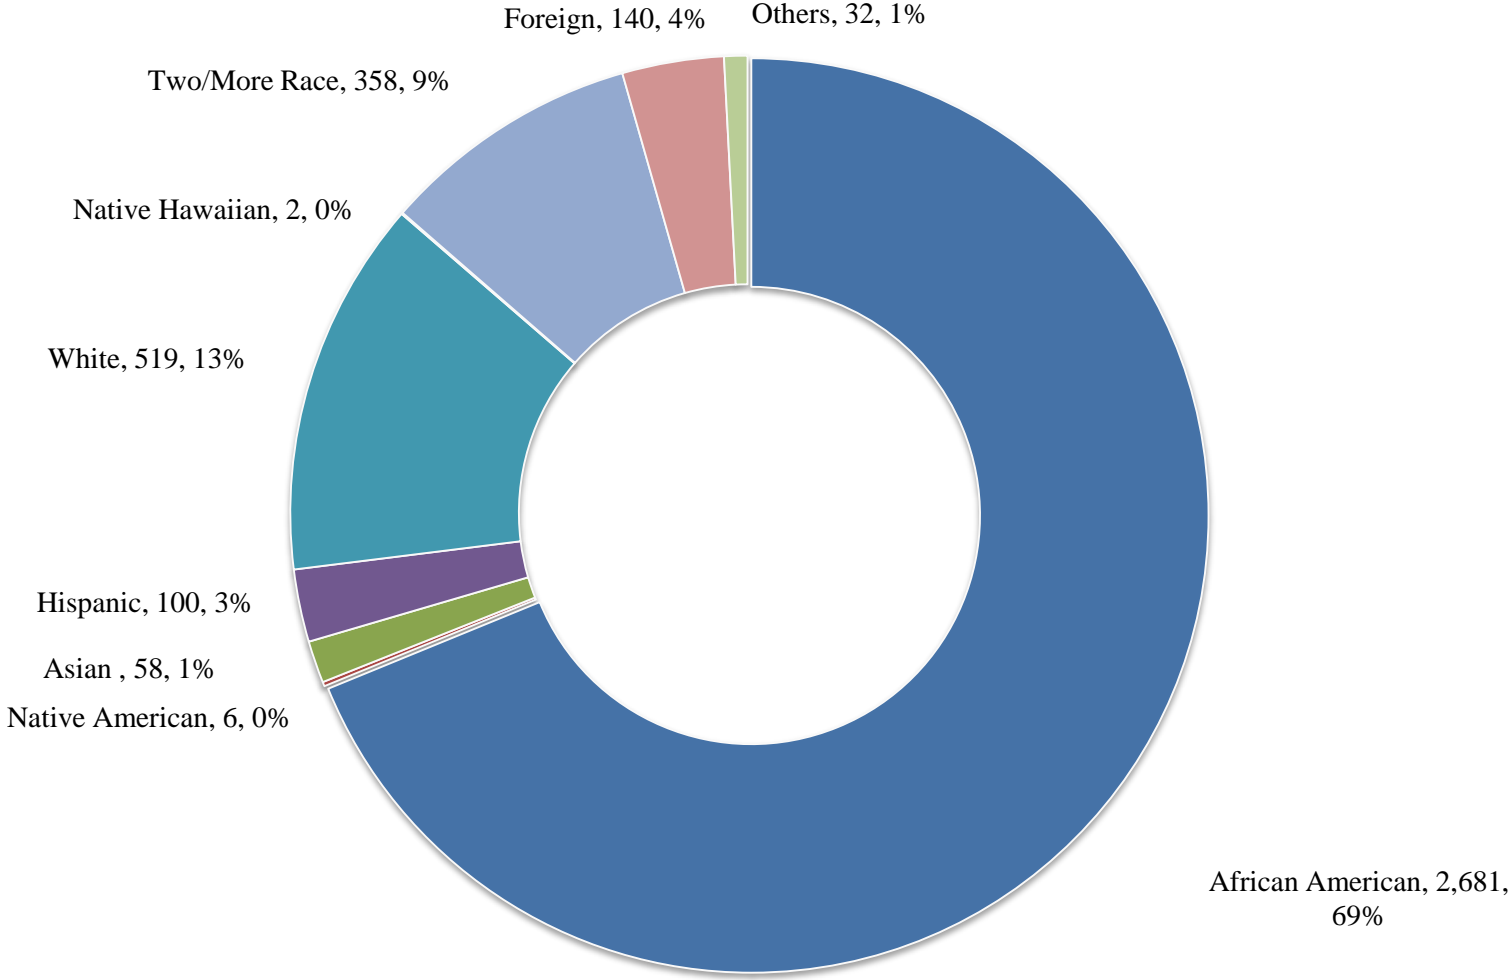

**UNIVERSITY OF MARYLAND EASTERN SHORE  
Spring 2016 Student Enrollment by Race/Ethnicity**

■ African American ■ Native American ■ Asian ■ Hispanic ■ White ■ Native Hawaiian ■ Two/More Race ■ Foreign ■ Others