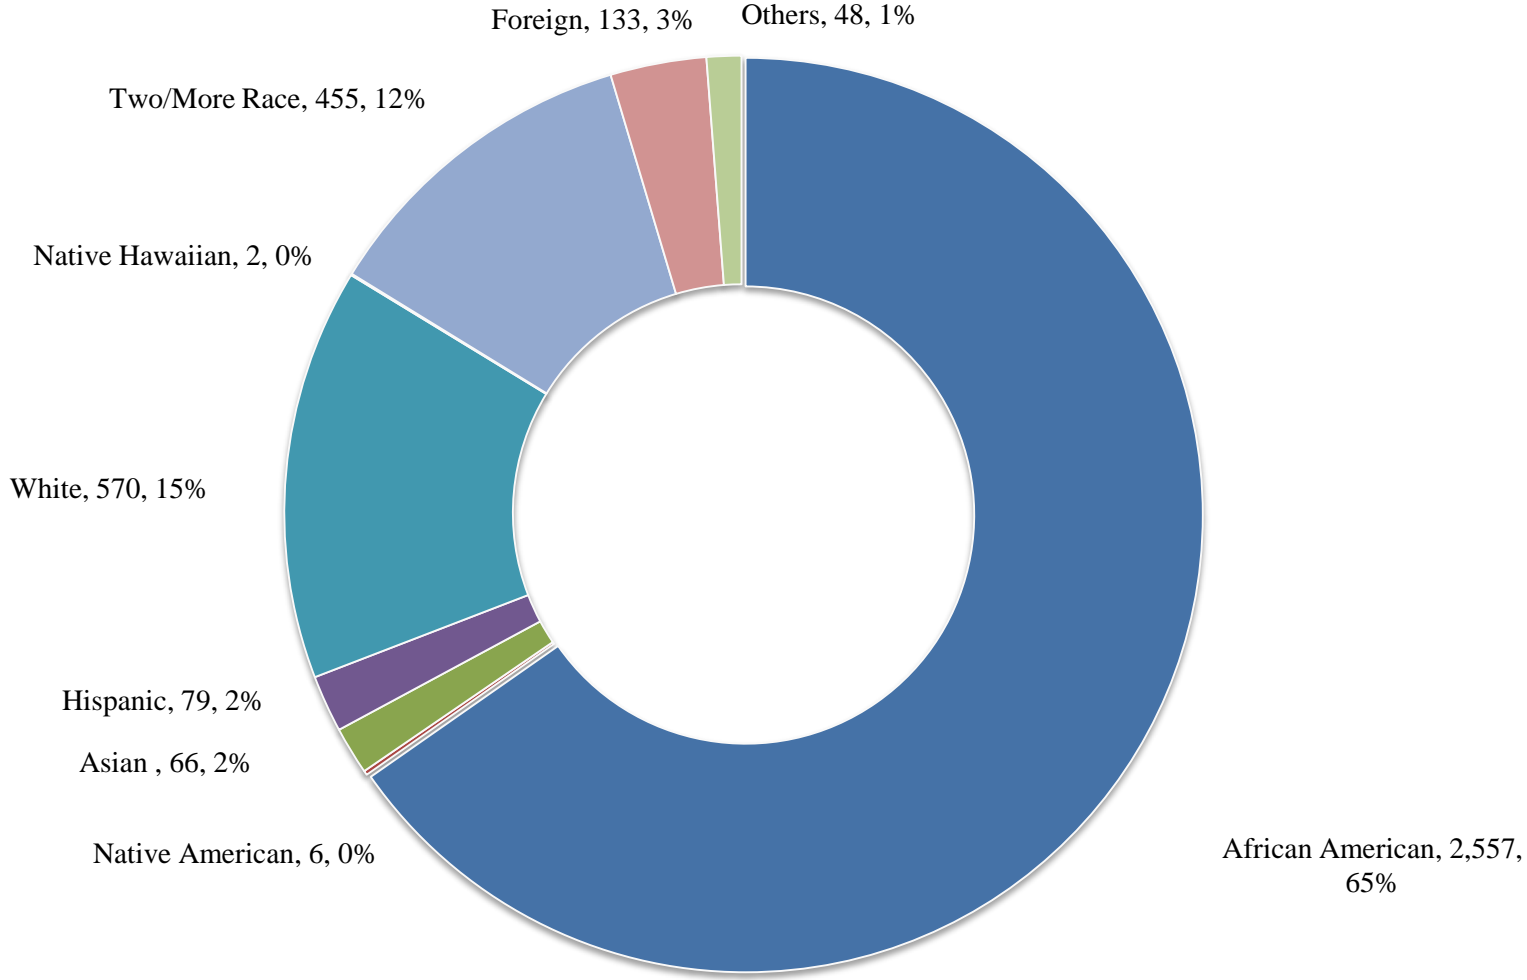

**UNIVERSITY OF MARYLAND EASTERN SHORE
Spring 2015 Student Enrollment by Race/Ethnicity**

■ African American ■ Native American ■ Asian ■ Hispanic ■ White ■ Native Hawaiian ■ Two/More Race ■ Foreign ■ Others