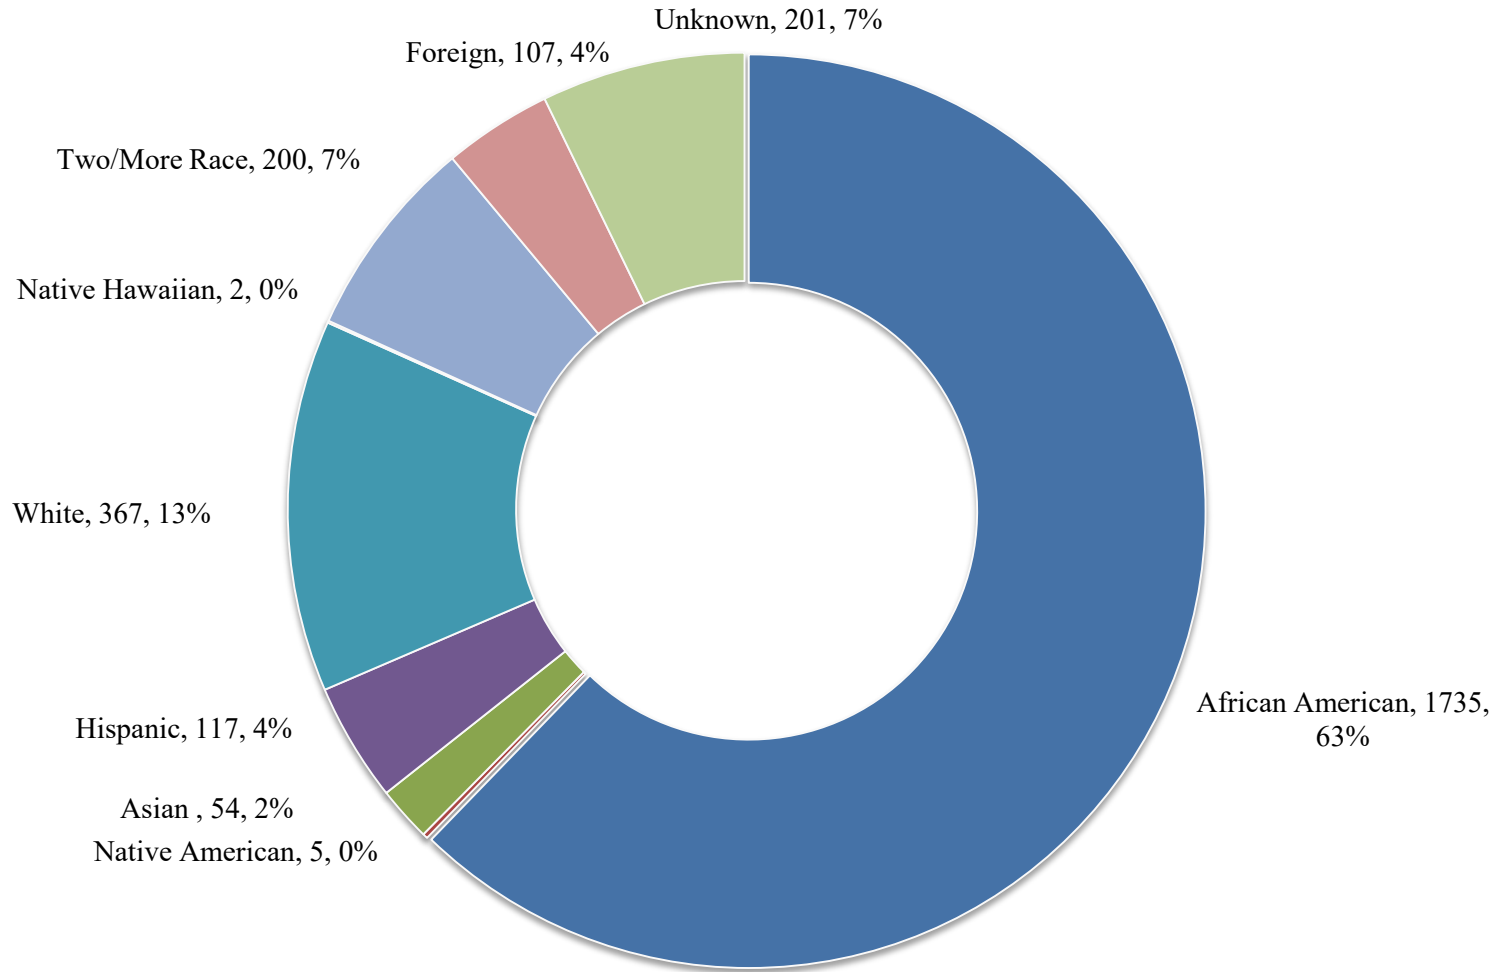

**UNIVERSITY OF MARYLAND EASTERN SHORE  
Spring 2019 Student Enrollment by Race/Ethnicity**

■ African American 
 ■ Native American 
 ■ Asian 
 ■ Hispanic 
 ■ White 
 ■ Native Hawaiian 
 ■ Two/More Race 
 ■ Foreign 
 ■ Unknown