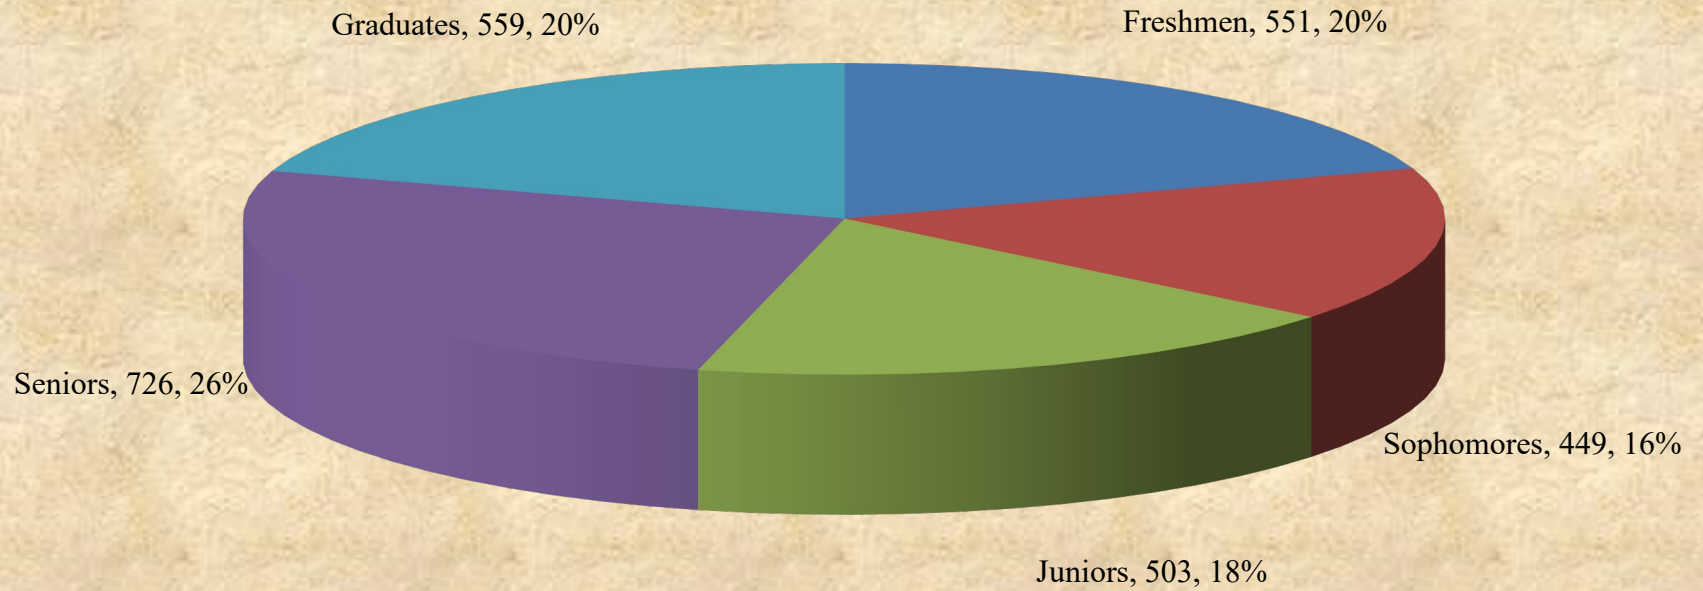

UNIVERSITY OF MARYLAND EASTERN SHORE
Spring 2019 Enrollment by Student Level

■ Freshmen ■ Sophomores ■ Juniors ■ Seniors ■ Graduates