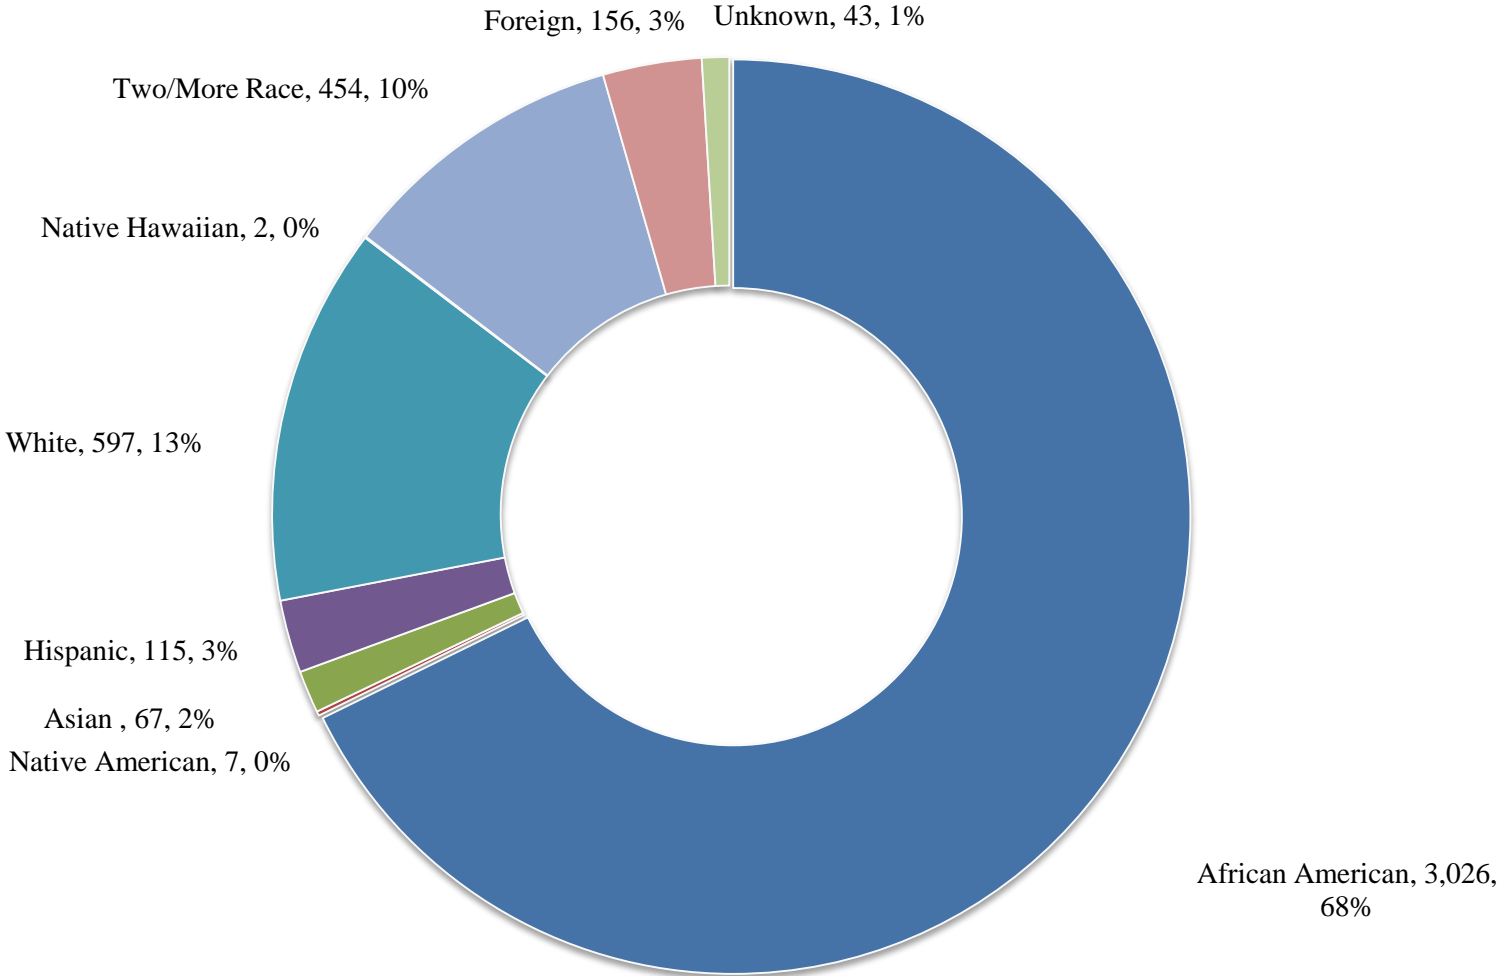

**UNIVERSITY OF MARYLAND EASTERN SHORE
Fall 2015 Student Enrollment by Race/Ethnicity**

■ African American ■ Native American ■ Asian ■ Hispanic ■ White ■ Native Hawaiian ■ Two/More Race ■ Foreign ■ Unknown