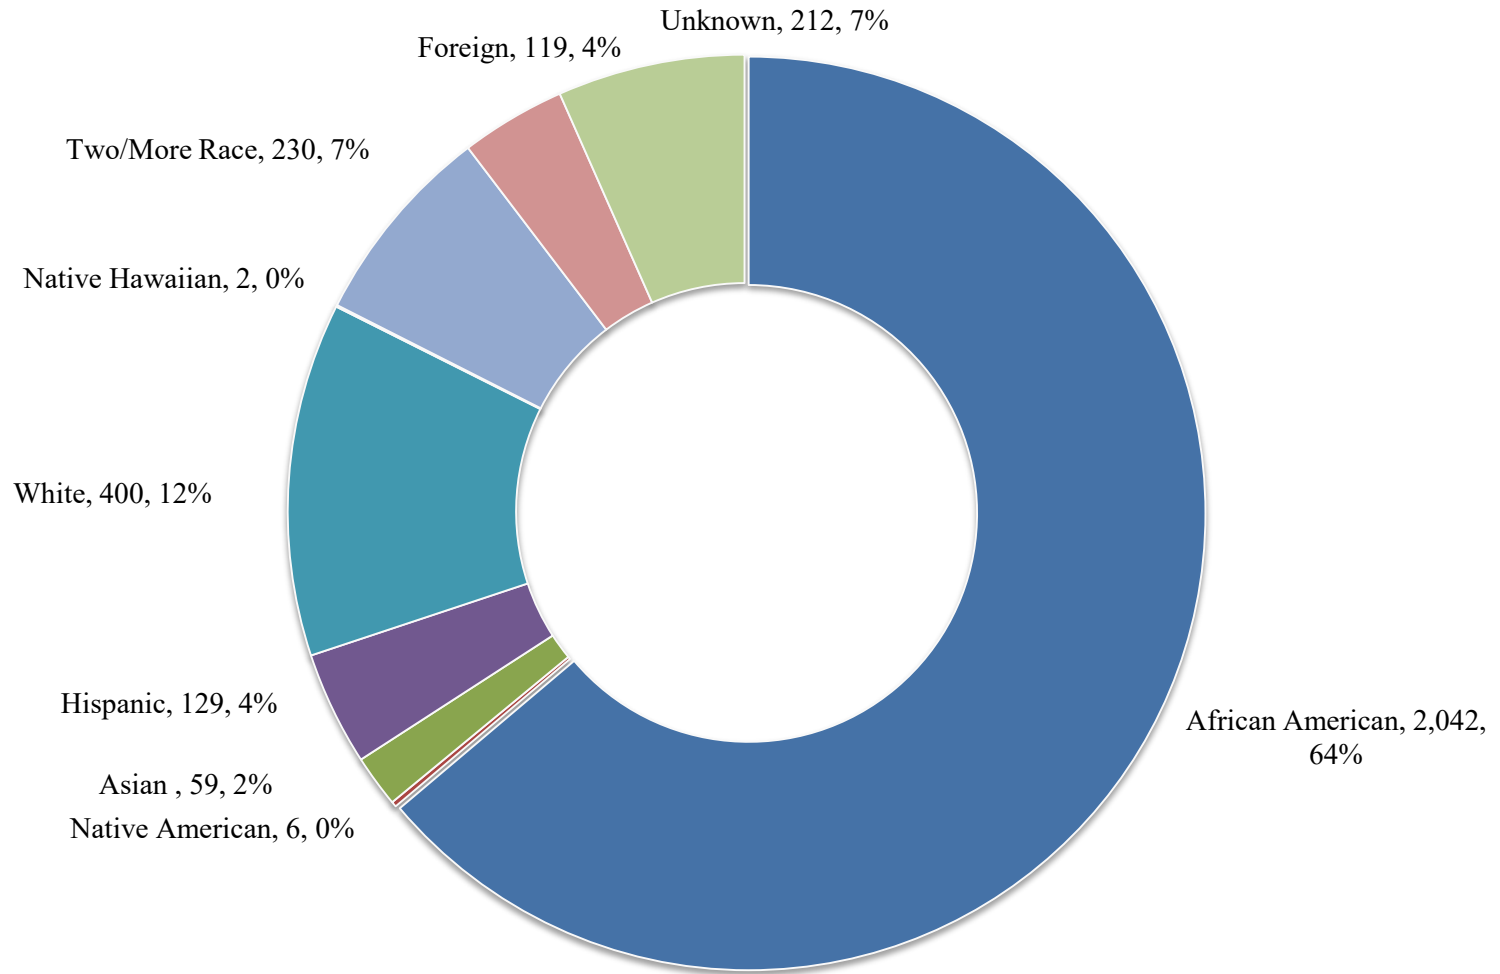

**UNIVERSITY OF MARYLAND EASTERN SHORE
Fall 2018 Student Enrollment by Race/Ethnicity**

■ African American ■ Native American ■ Asian ■ Hispanic ■ White ■ Native Hawaiian ■ Two/More Race ■ Foreign ■ Unknown