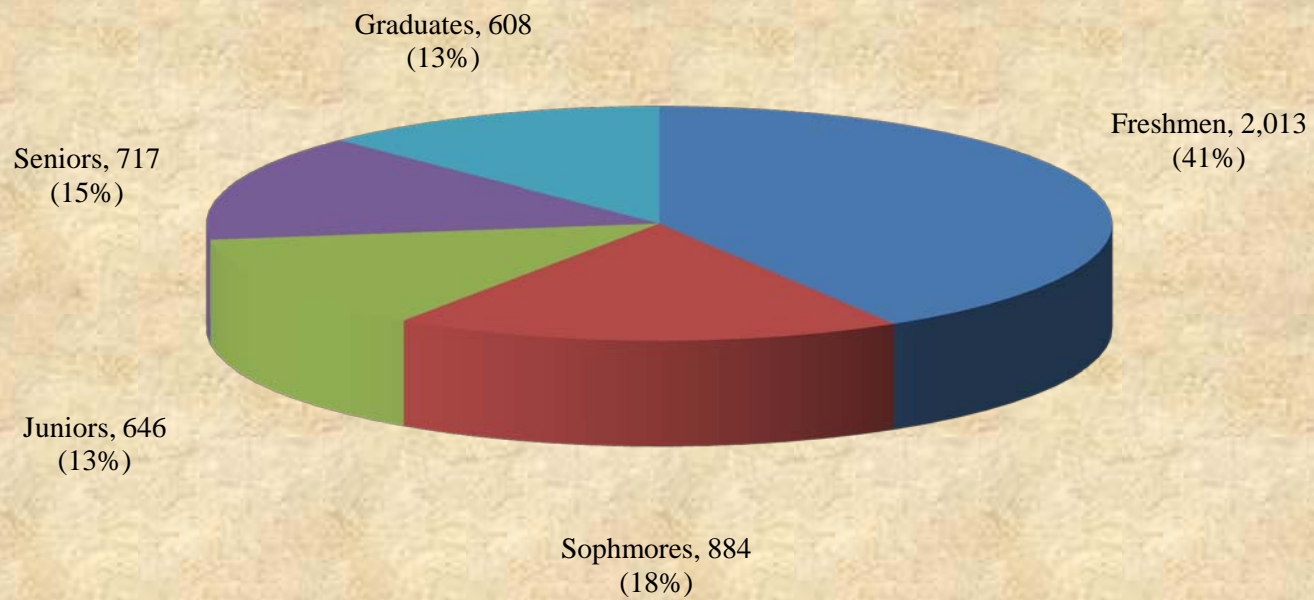

UNIVERSITY OF MARYLAND EASTERN SHORE
Unduplicated Headcount Student Enrollment by Level
Academic Year 2008-2009

■ Freshmen ■ Sophmores ■ Juniors ■ Seniors ■ Graduates