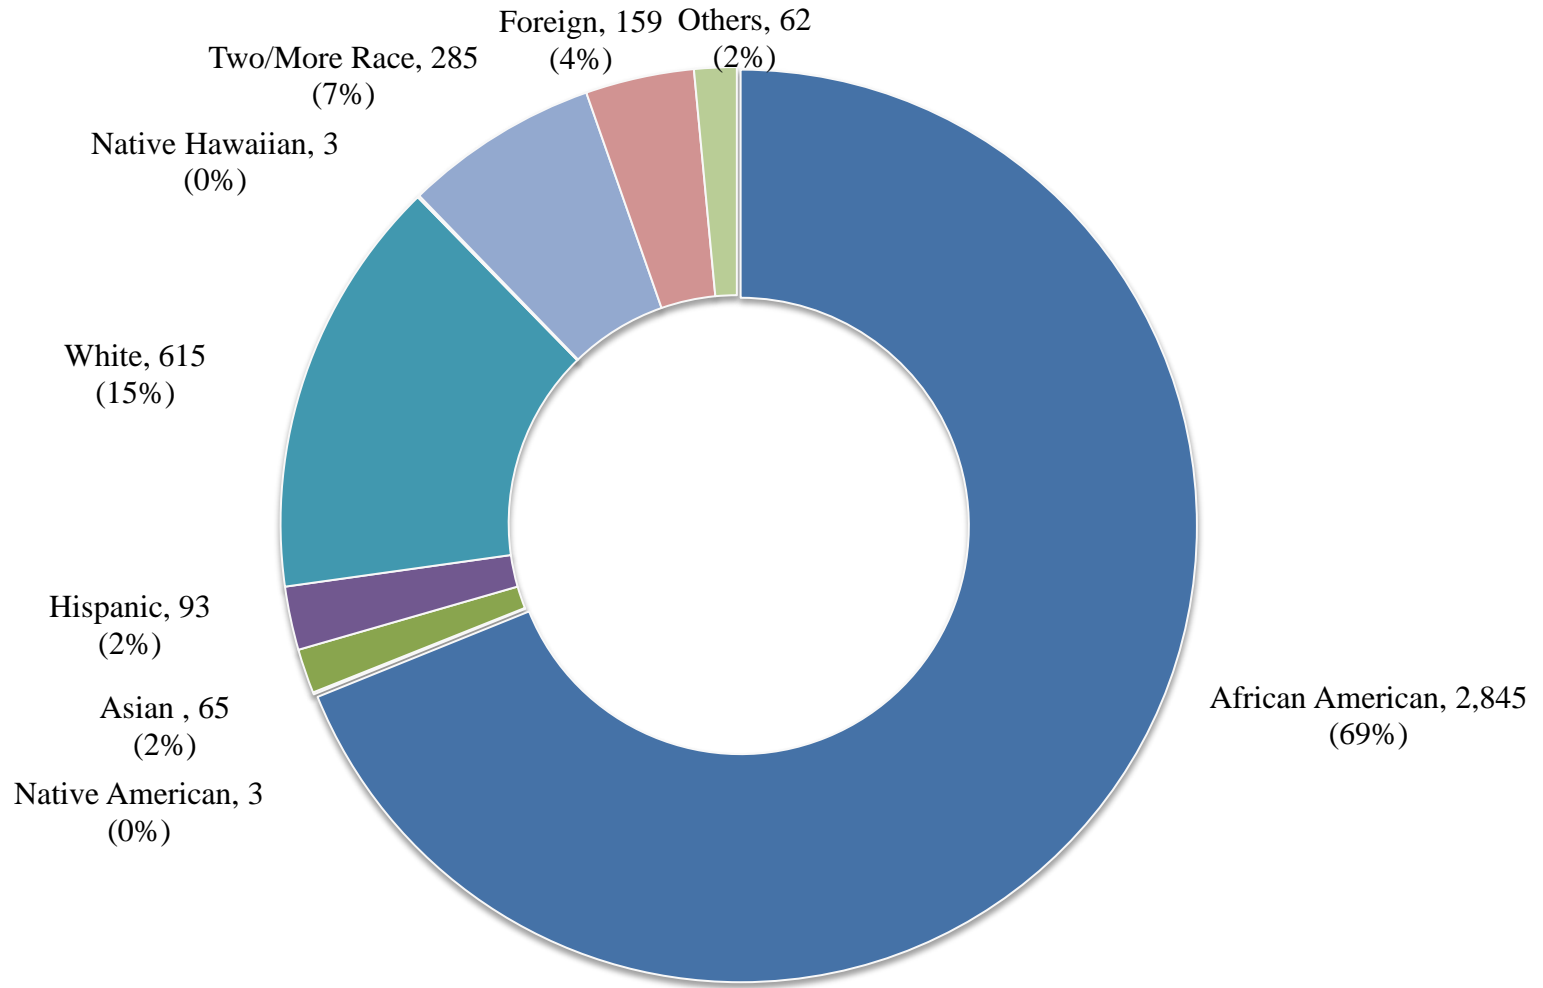

**UNIVERSITY OF MARYLAND EASTERN SHORE
Spring 2013 Student Enrollment by Race/Ethnicity**

■ African American ■ Native American ■ Asian ■ Hispanic ■ White ■ Native Hawaiian ■ Two/More Race ■ Foreign ■ Others