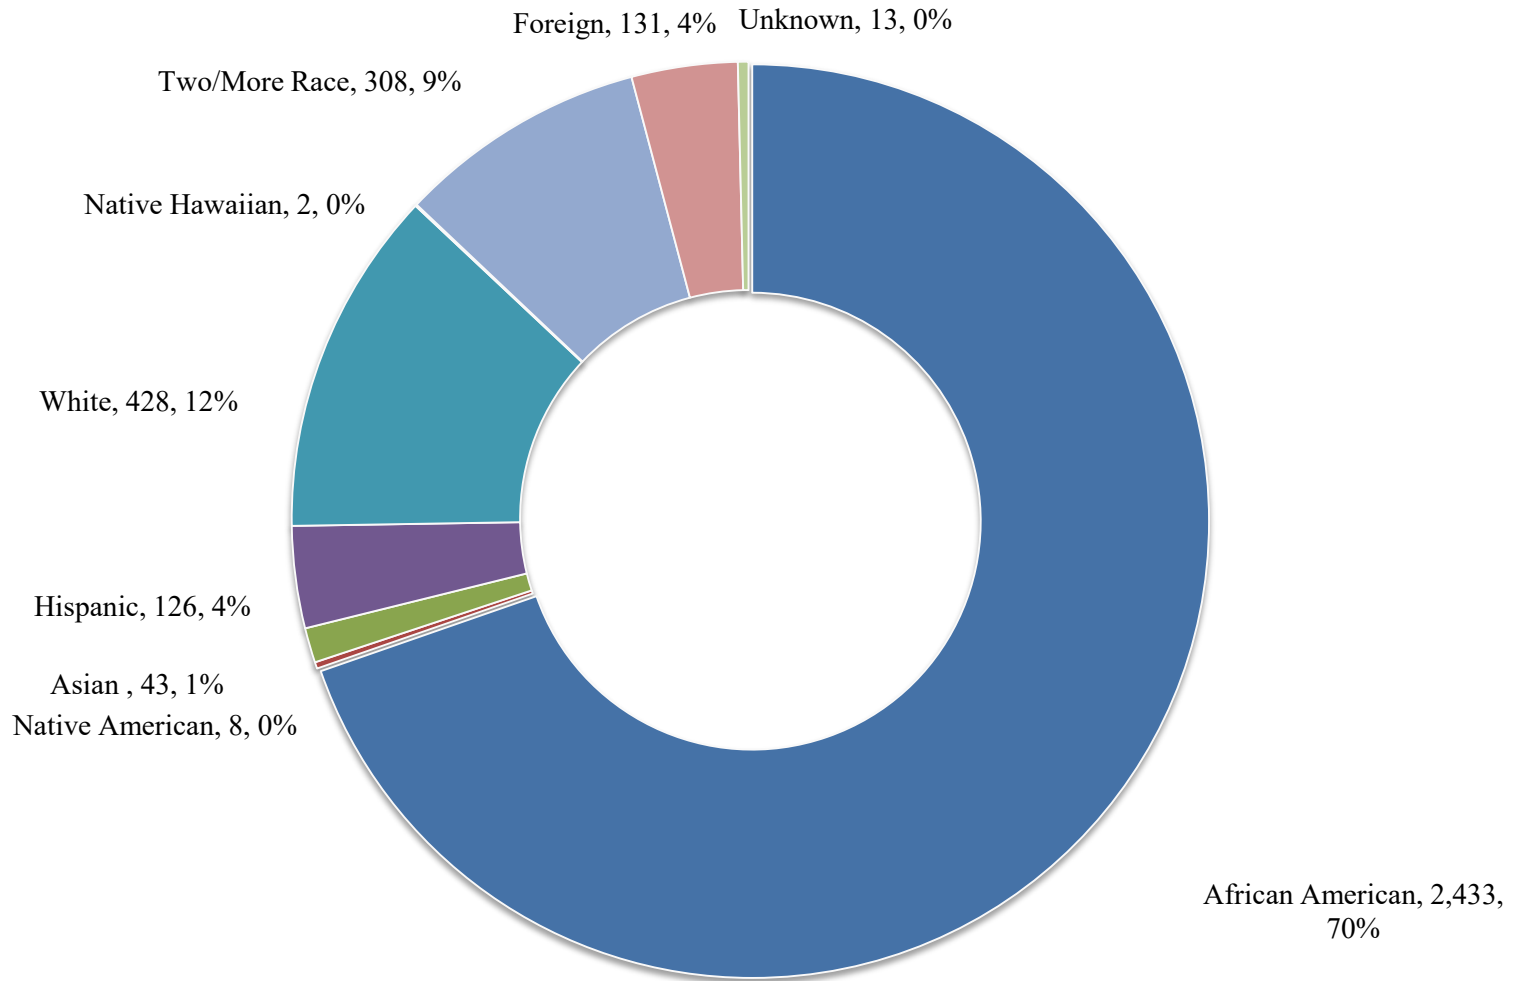

**UNIVERSITY OF MARYLAND EASTERN SHORE
Fall 2017 Student Enrollment by Race/Ethnicity**

■ African American
 ■ Native American
 ■ Asian
 ■ Hispanic
 ■ White
 ■ Native Hawaiian
 ■ Two/More Race
 ■ Foreign
 ■ Unknown