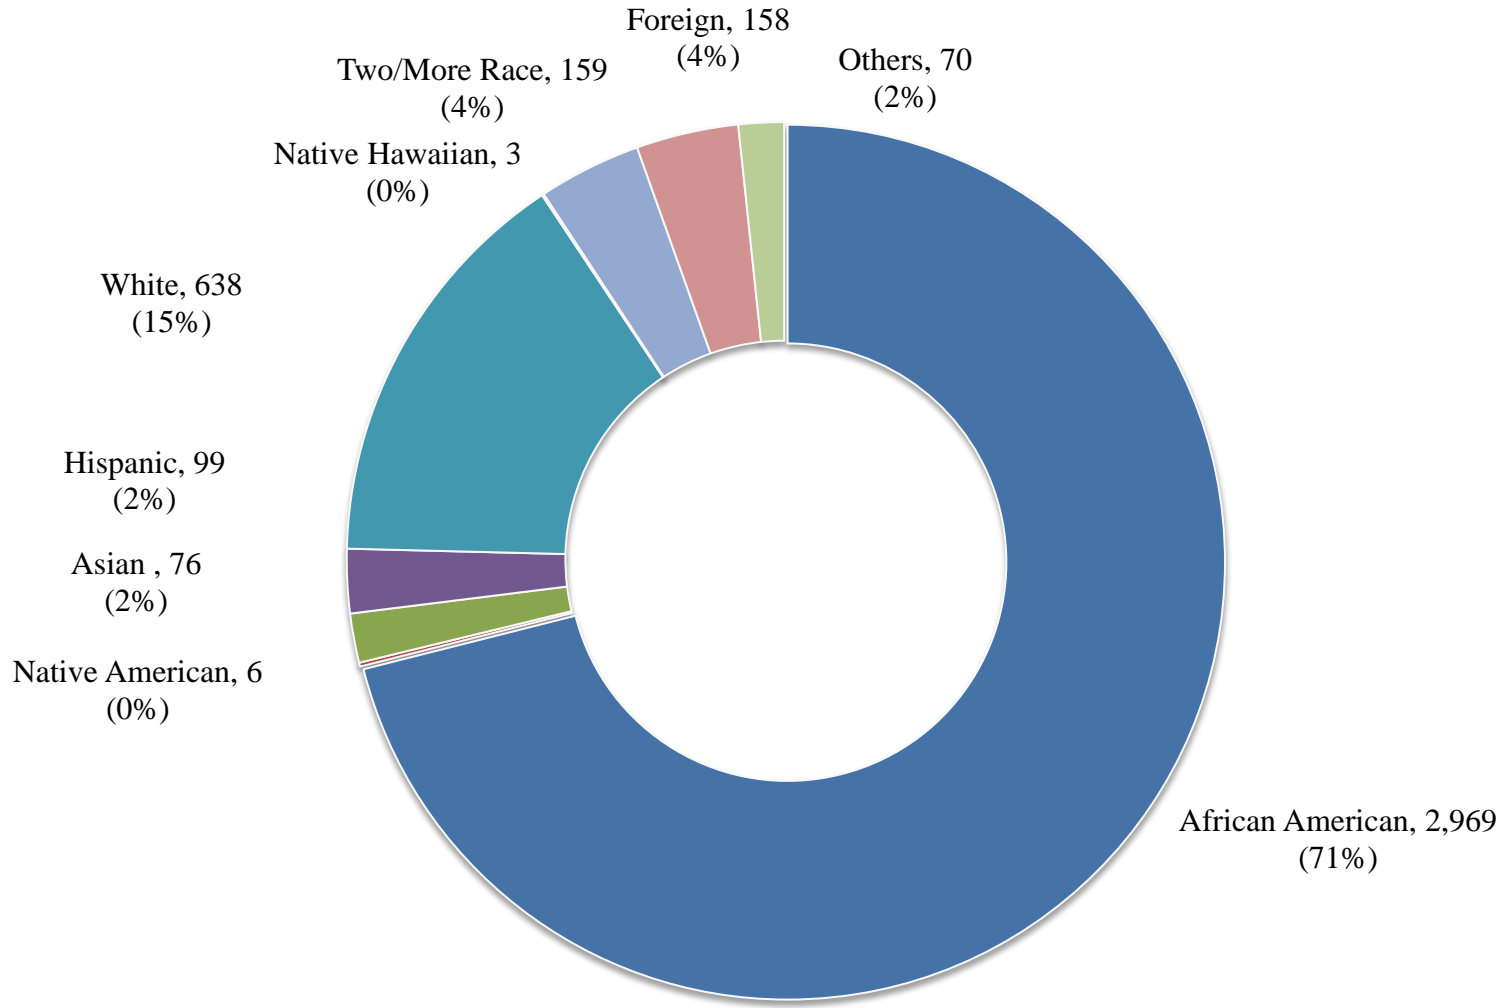

**UNIVERSITY OF MARYLAND EASTERN SHORE  
Spring 2012 Student Enrollment by Race/Ethnicity**

■ African American  
 ■ Native American  
 ■ Asian  
 ■ Hispanic  
 ■ White  
 ■ Native Hawaiian  
 ■ Two/More Race  
 ■ Foreign  
 ■ Others