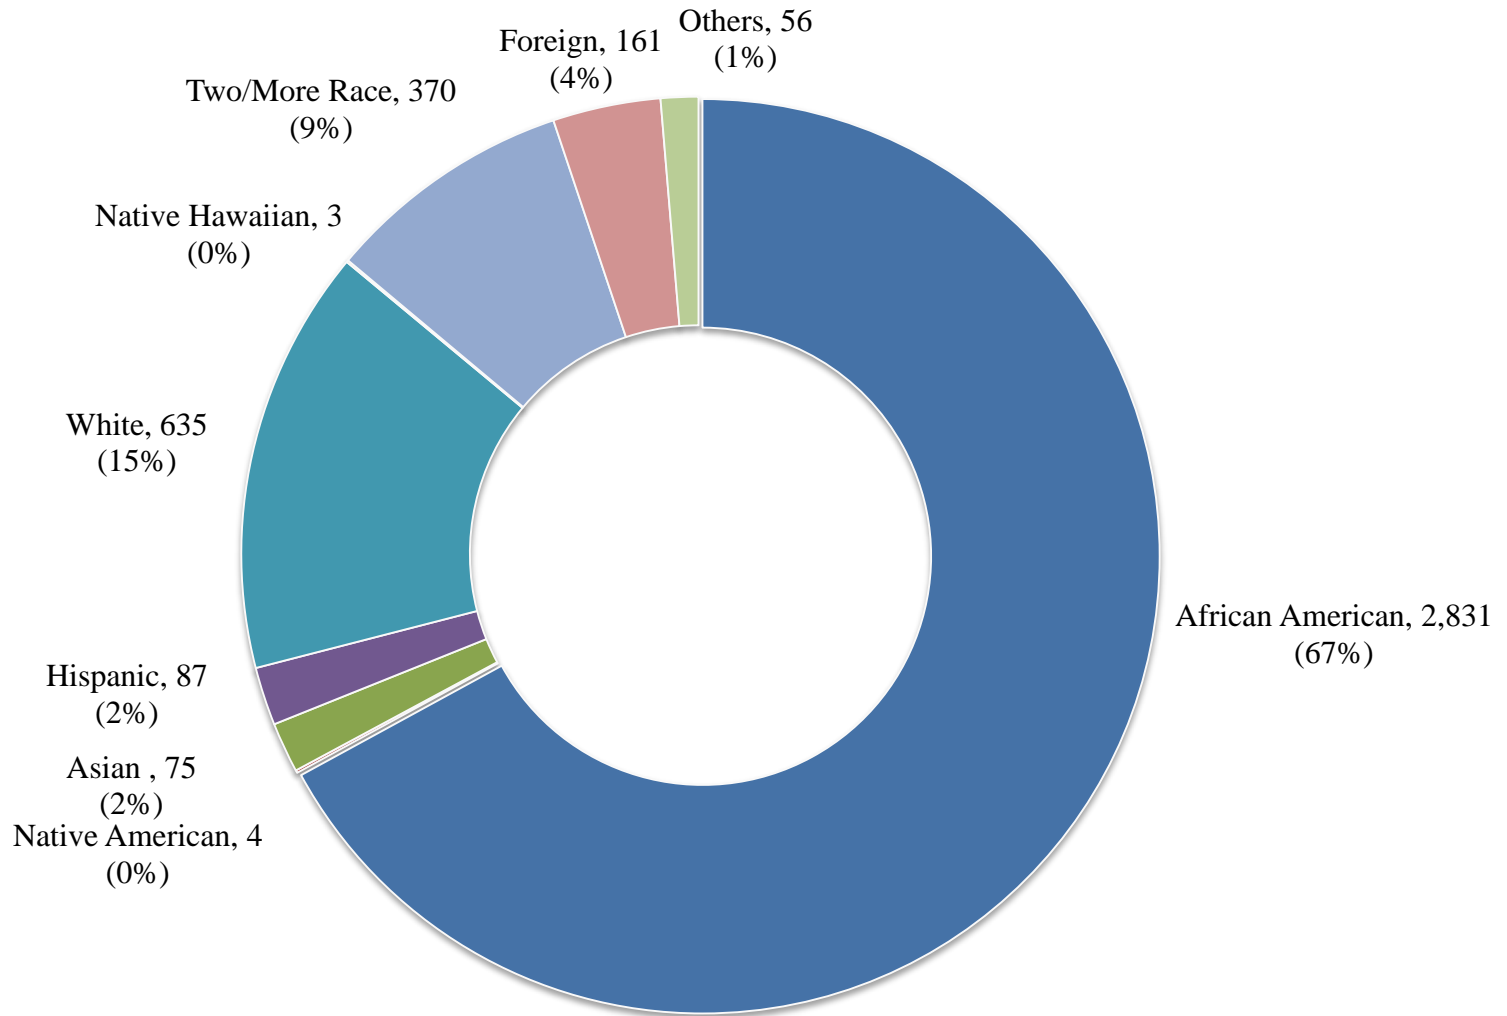

**UNIVERSITY OF MARYLAND EASTERN SHORE
Fall 2013 Student Enrollment by Race/Ethnicity**

■ African American
 ■ Native American
 ■ Asian
 ■ Hispanic
 ■ White
 ■ Native Hawaiian
 ■ Two/More Race
 ■ Foreign
 ■ Others