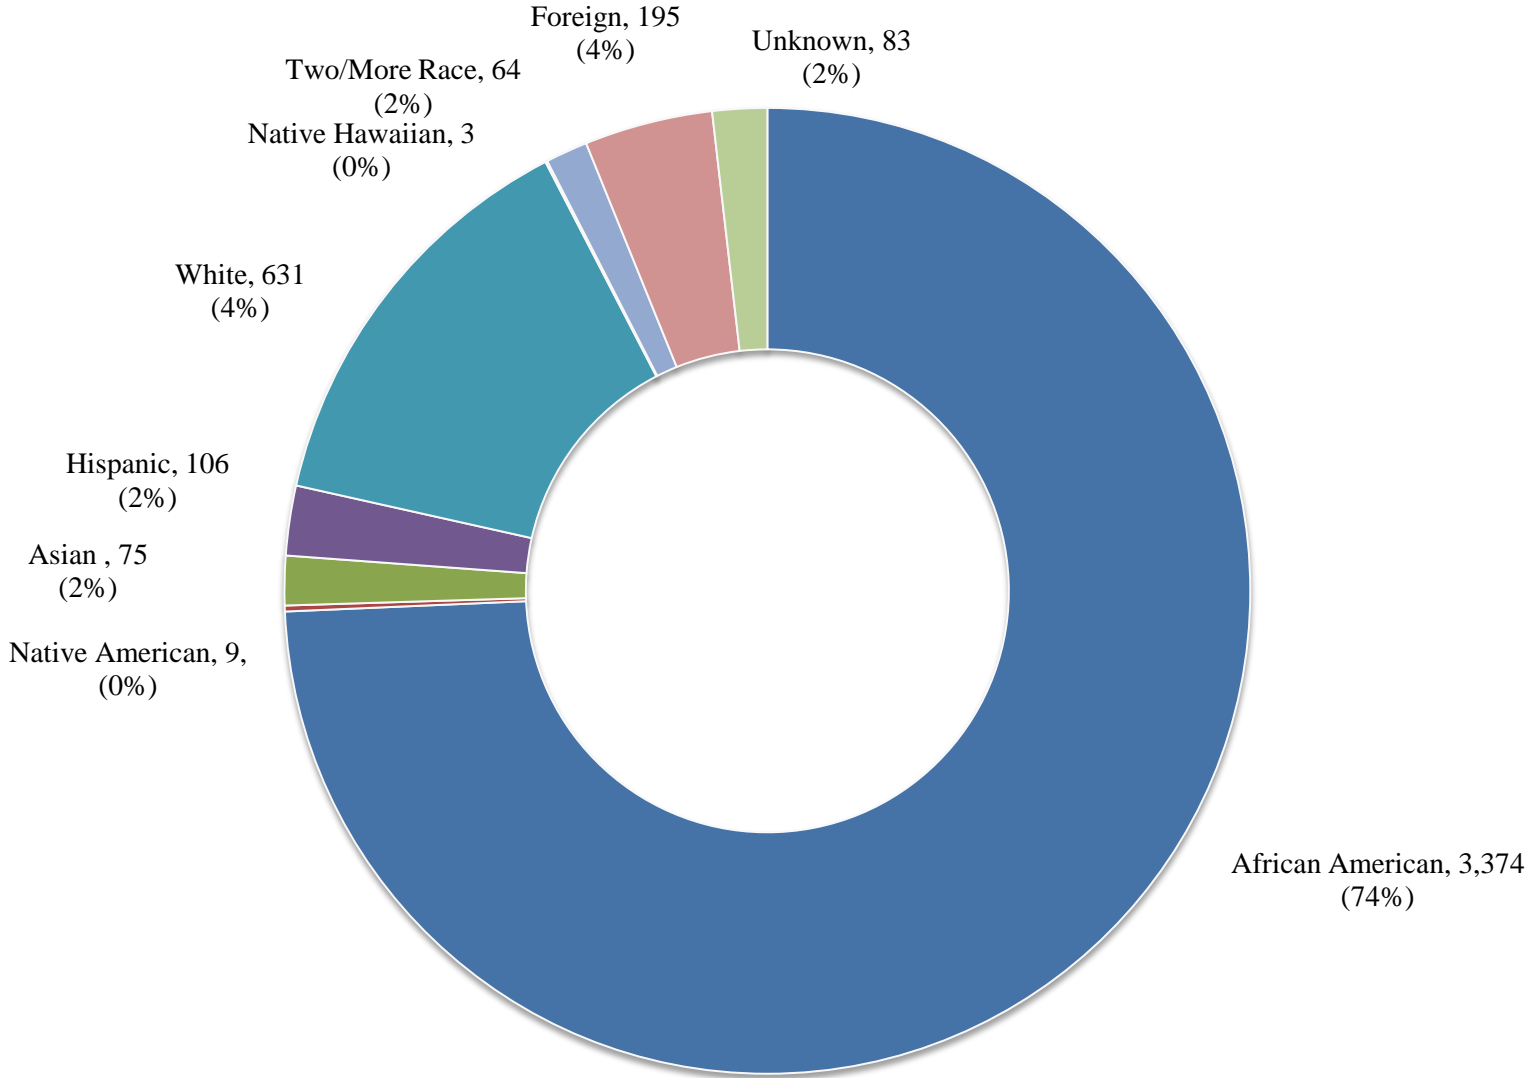

**UNIVERSITY OF MARYLAND EASTERN SHORE
Fall 2010 Student Enrollment by Race/Ethnicity**

■ African American
 ■ Native American
 ■ Asian
 ■ Hispanic
 ■ White
 ■ Native Hawaiian
 ■ Two/More Race
 ■ Foreign
 ■ Unknown