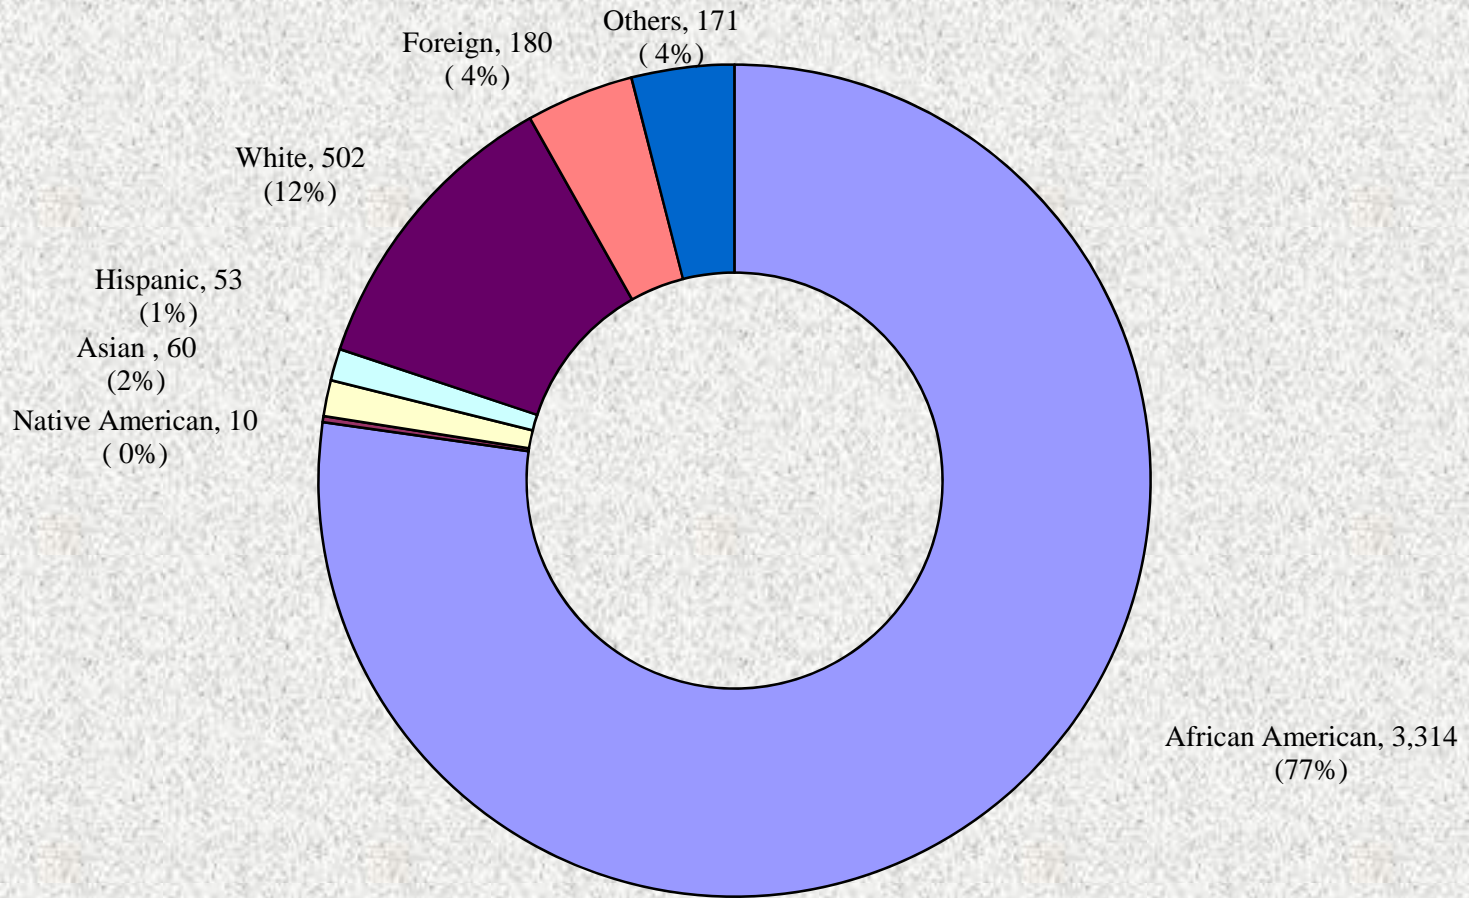

**UNIVERSITY OF MARYLAND EASTERN SHORE
Fall 2008 Student Enrollment by Race/Ethnicity**

■ African American ■ Native American □ Asian □ Hispanic ■ White ■ Foreign ■ Others