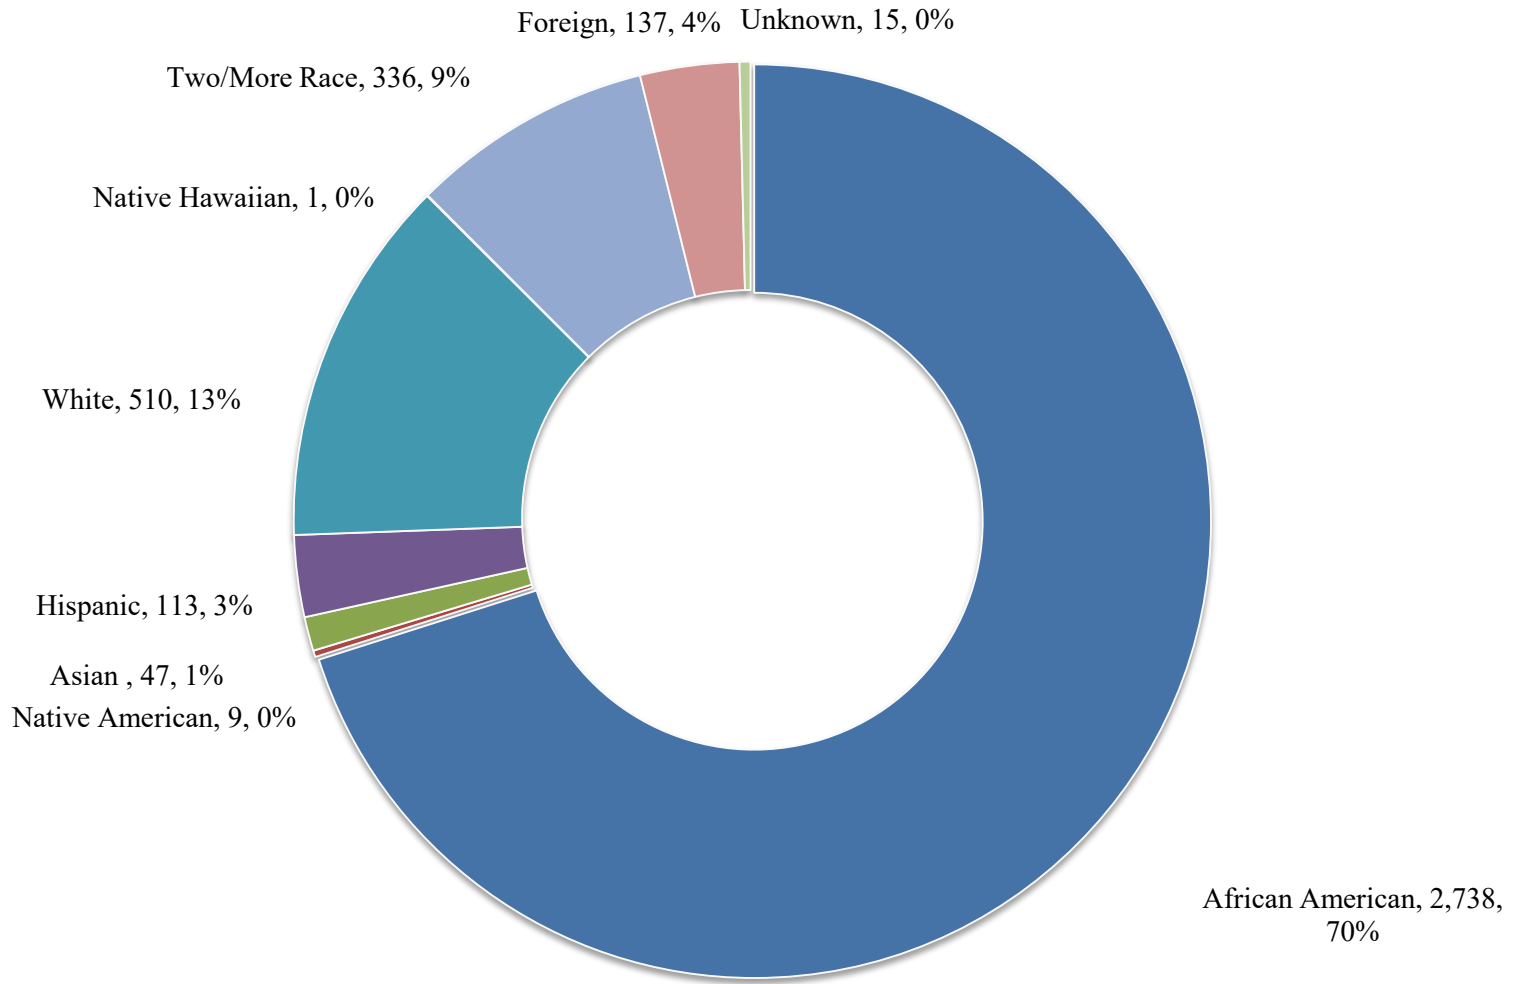

**UNIVERSITY OF MARYLAND EASTERN SHORE  
Fall 2016 Student Enrollment by Race/Ethnicity**

■ African American 
 ■ Native American 
 ■ Asian 
 ■ Hispanic 
 ■ White 
 ■ Native Hawaiian 
 ■ Two/More Race 
 ■ Foreign 
 ■ Unknown