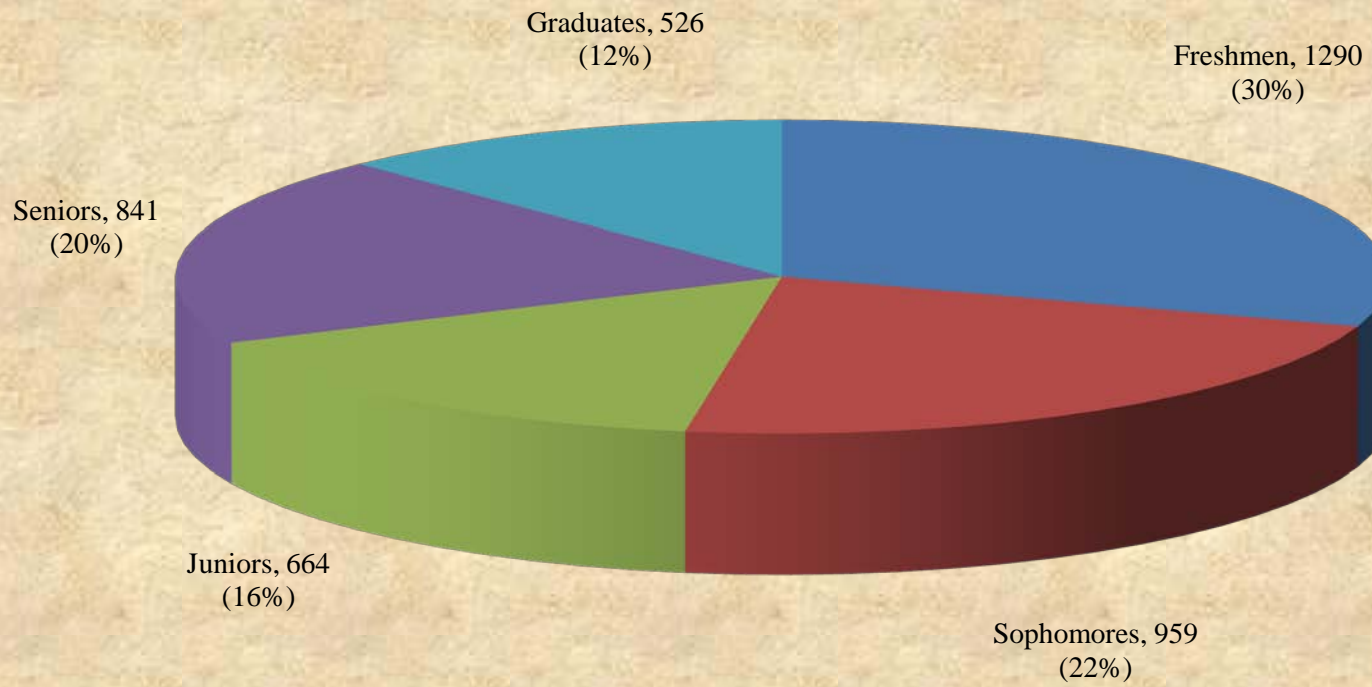

UNIVERSITY OF MARYLAND EASTERN SHORE
Spring 2010 Enrollment by Student Level

■ Freshmen ■ Sophomores ■ Juniors ■ Seniors ■ Graduates