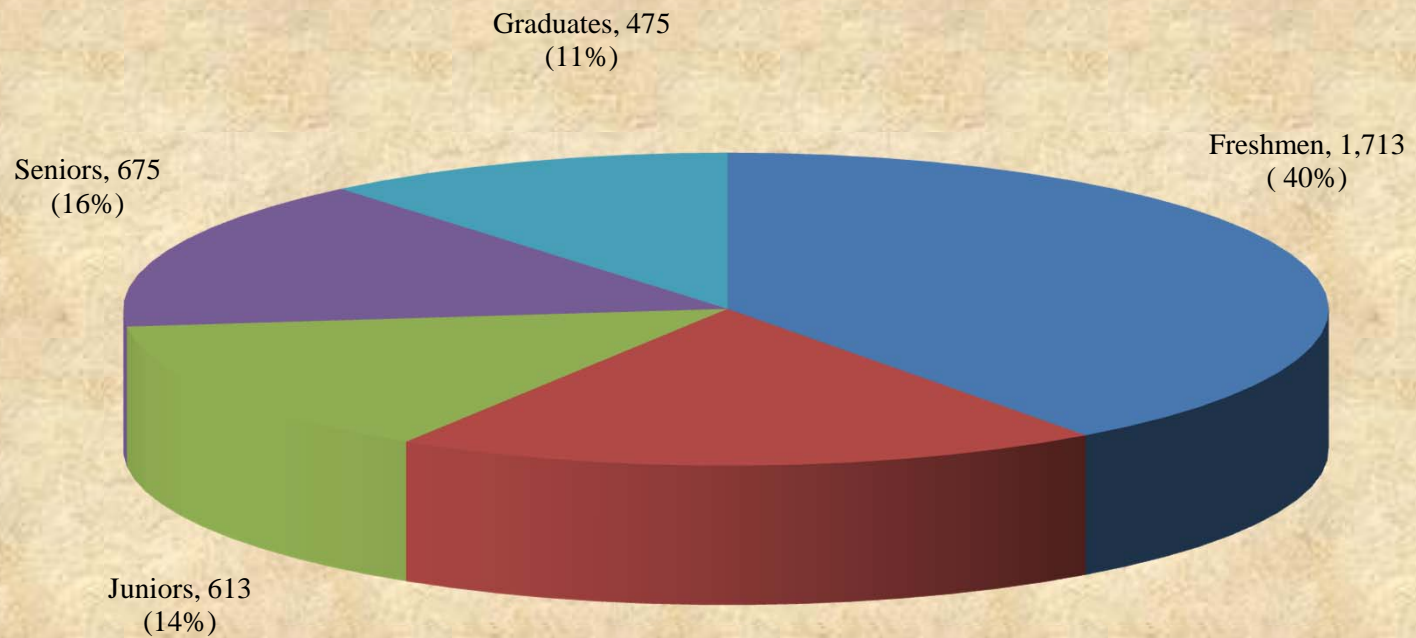

UNIVERSITY OF MARYLAND EASTERN SHORE
Fall 2008 Enrollment by Student Level

■ Freshmen ■ Sophmores ■ Juniors ■ Seniors ■ Graduates