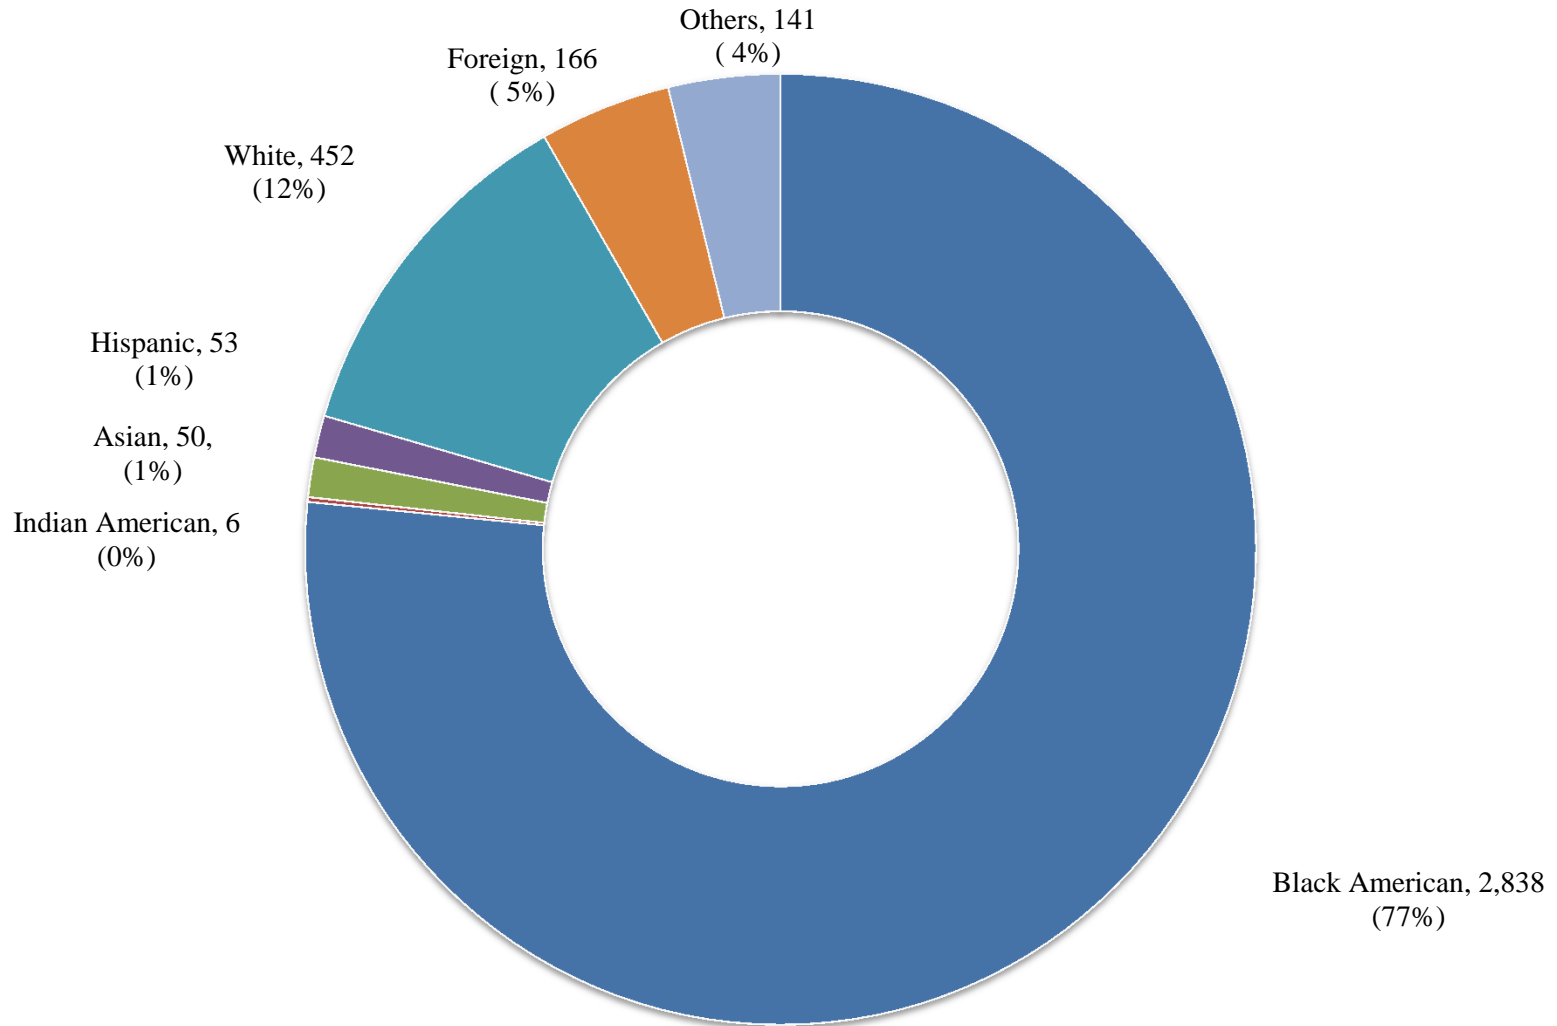

**UNIVERSITY OF MARYLAND EASTERN SHORE
Spring 2008 Student Enrollment by Race/Ethnicity**

■ Black American ■ Indian American ■ Asian ■ Hispanic ■ White ■ Foreign ■ Others