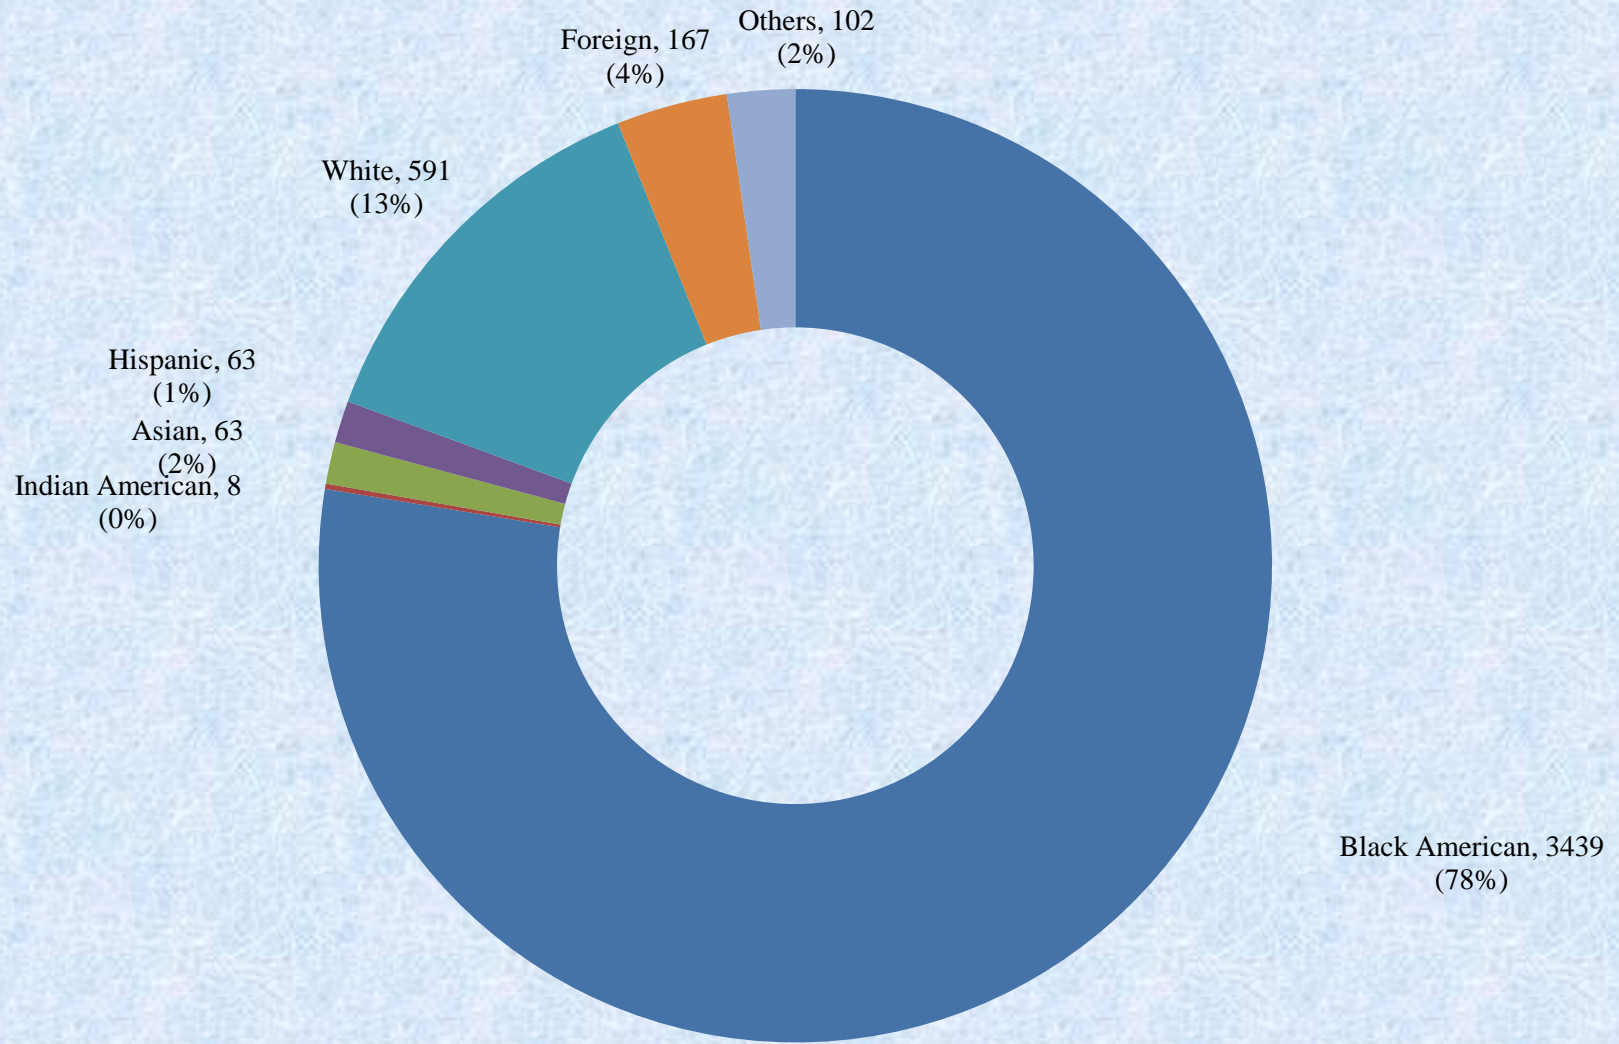

**UNIVERSITY OF MARYLAND EASTERN SHORE
Fall 2009 Student Enrollment by Race/Ethnicity**

■ Black American ■ Indian American ■ Asian ■ Hispanic ■ White ■ Foreign ■ Others