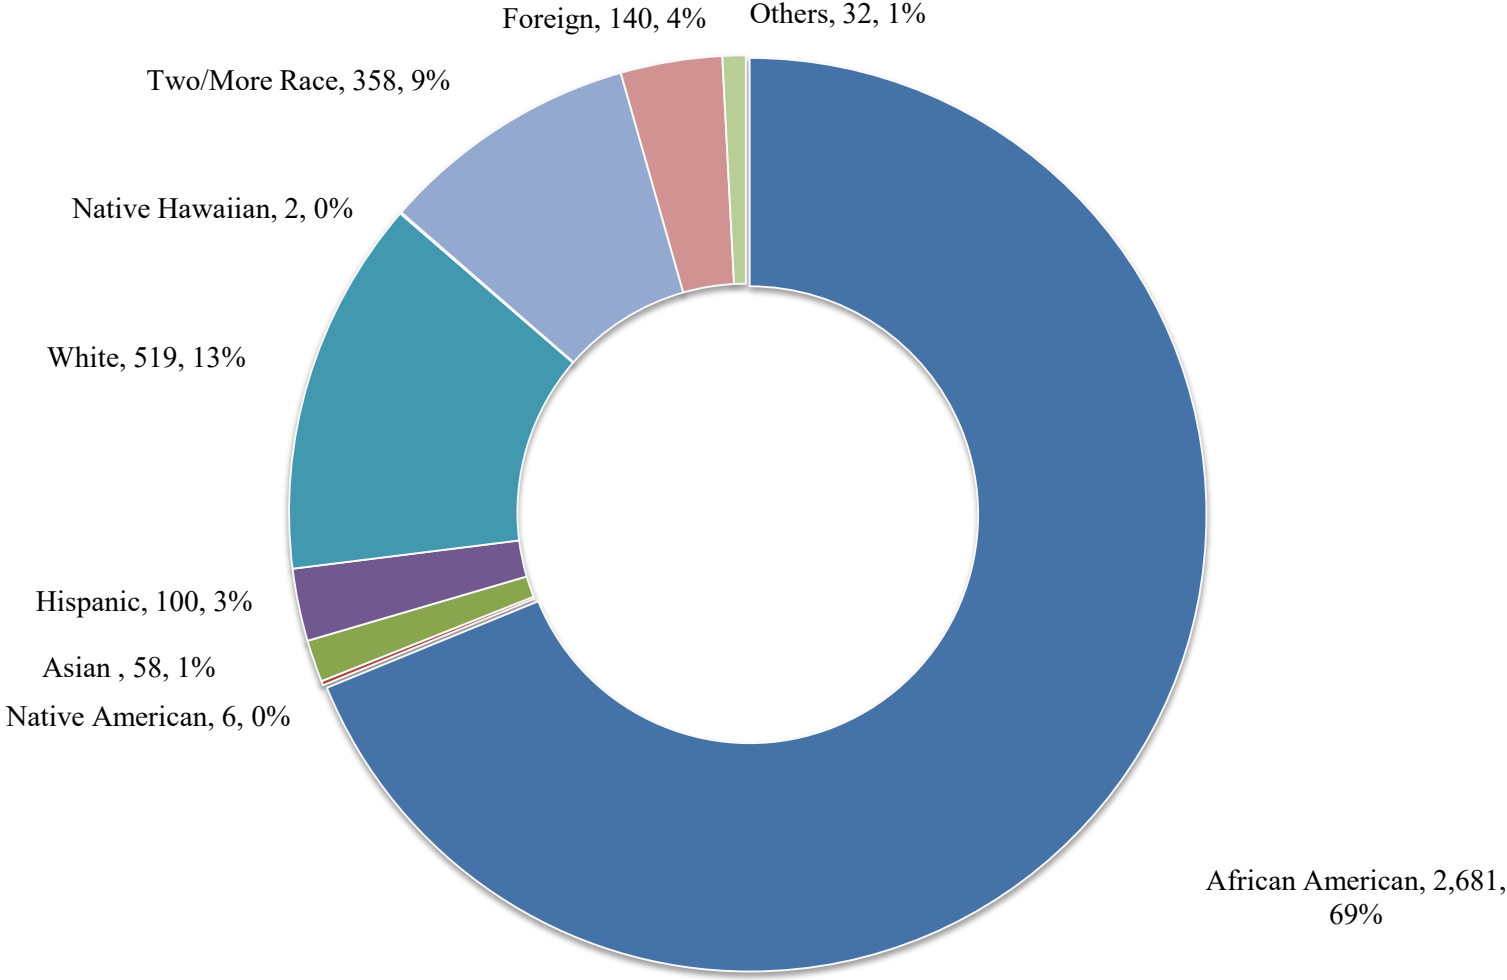

**UNIVERSITY OF MARYLAND EASTERN SHORE
Spring 2016 Student Enrollment by Race/Ethnicity**

■ African American ■ Native American ■ Asian ■ Hispanic ■ White ■ Native Hawaiian ■ Two/More Race ■ Foreign ■ Others