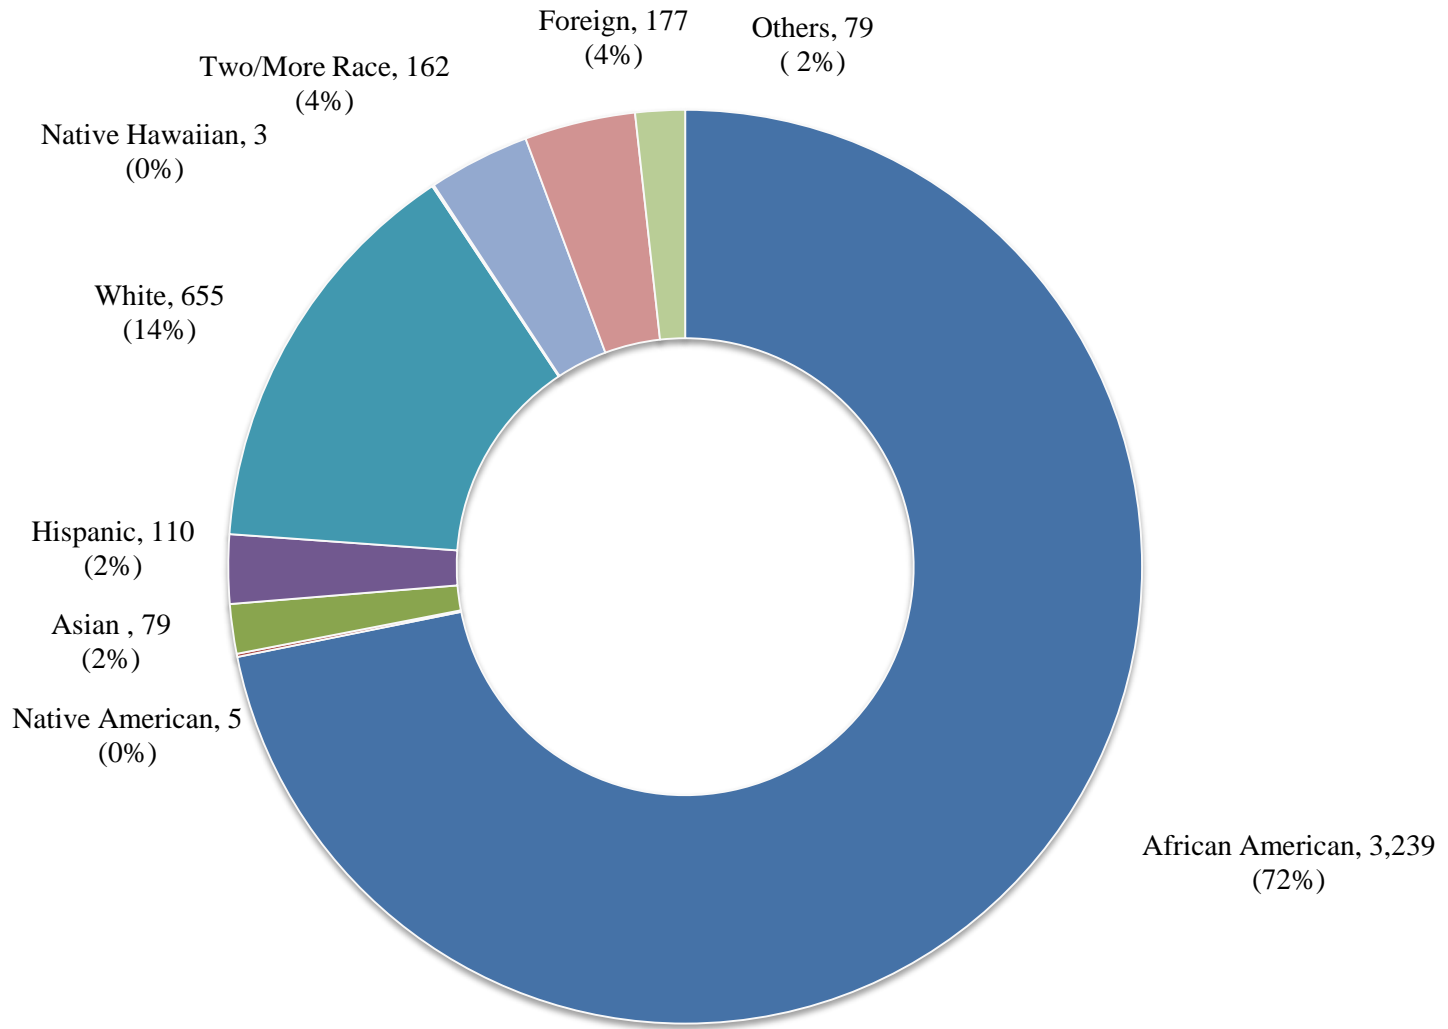

**UNIVERSITY OF MARYLAND EASTERN SHORE
Fall 2011 Student Enrollment by Race/Ethnicity**

■ African American
 ■ Native American
 ■ Asian
 ■ Hispanic
 ■ White
 ■ Native Hawaiian
 ■ Two/More Race
 ■ Foreign
 ■ Others