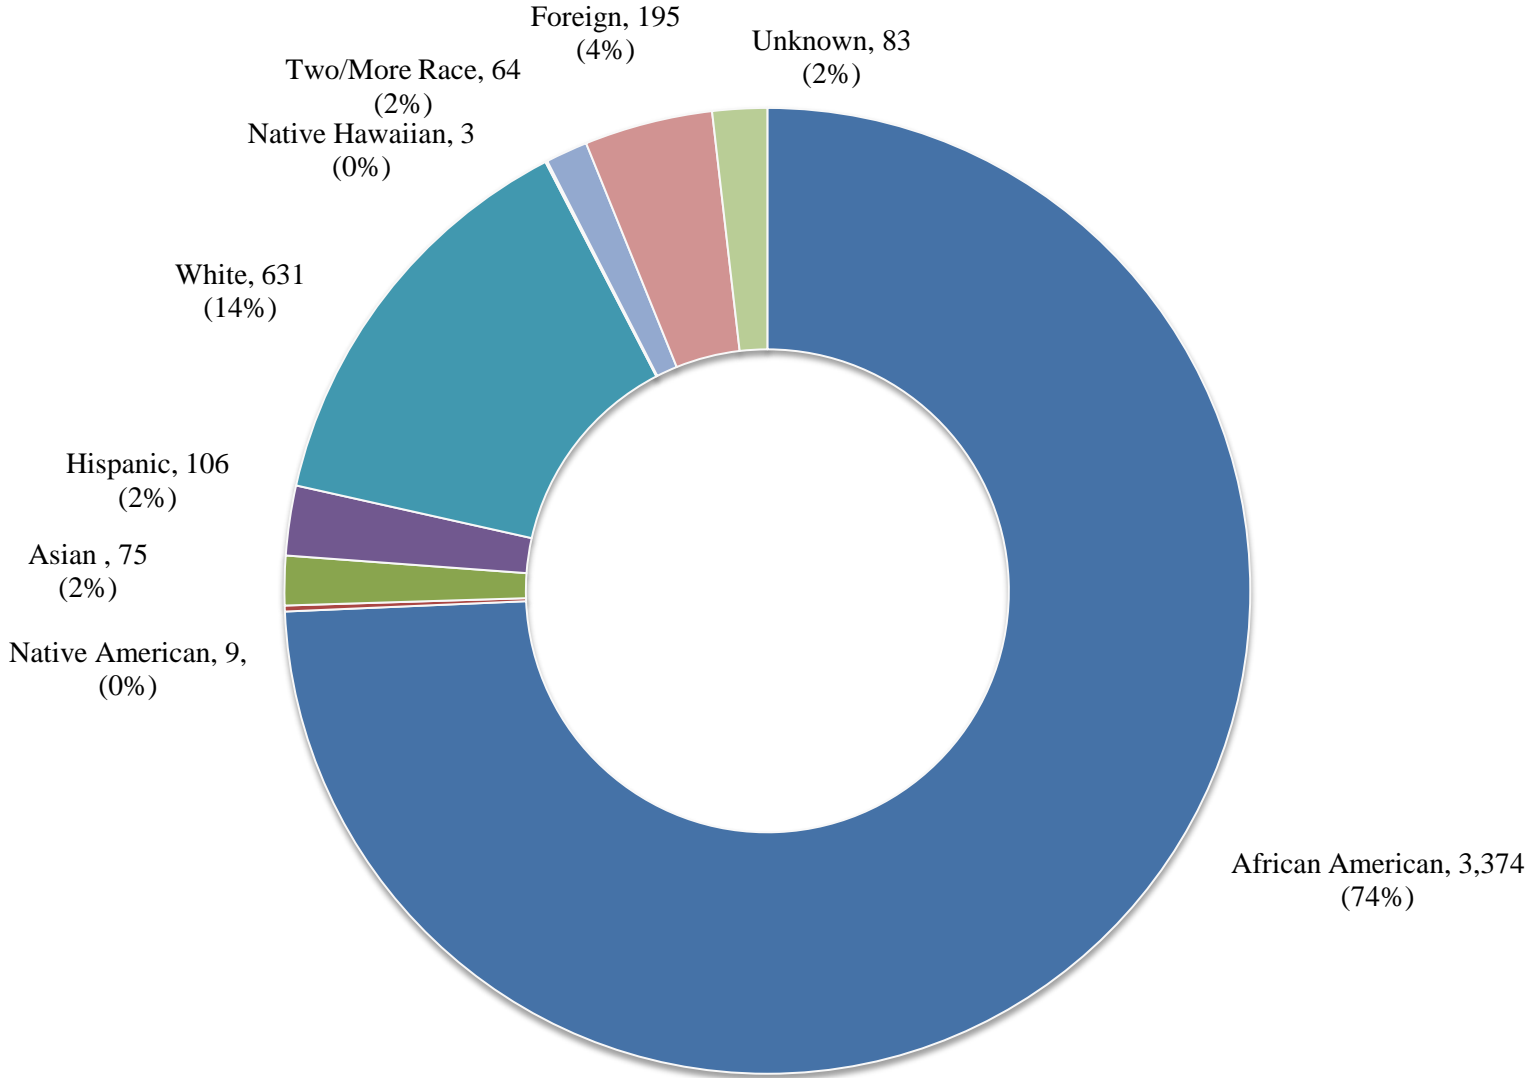

**UNIVERSITY OF MARYLAND EASTERN SHORE
Fall 2010 Student Enrollment by Race/Ethnicity**

■ African American
 ■ Native American
 ■ Asian
 ■ Hispanic
 ■ White
 ■ Native Hawaiian
 ■ Two/More Race
 ■ Foreign
 ■ Unknown