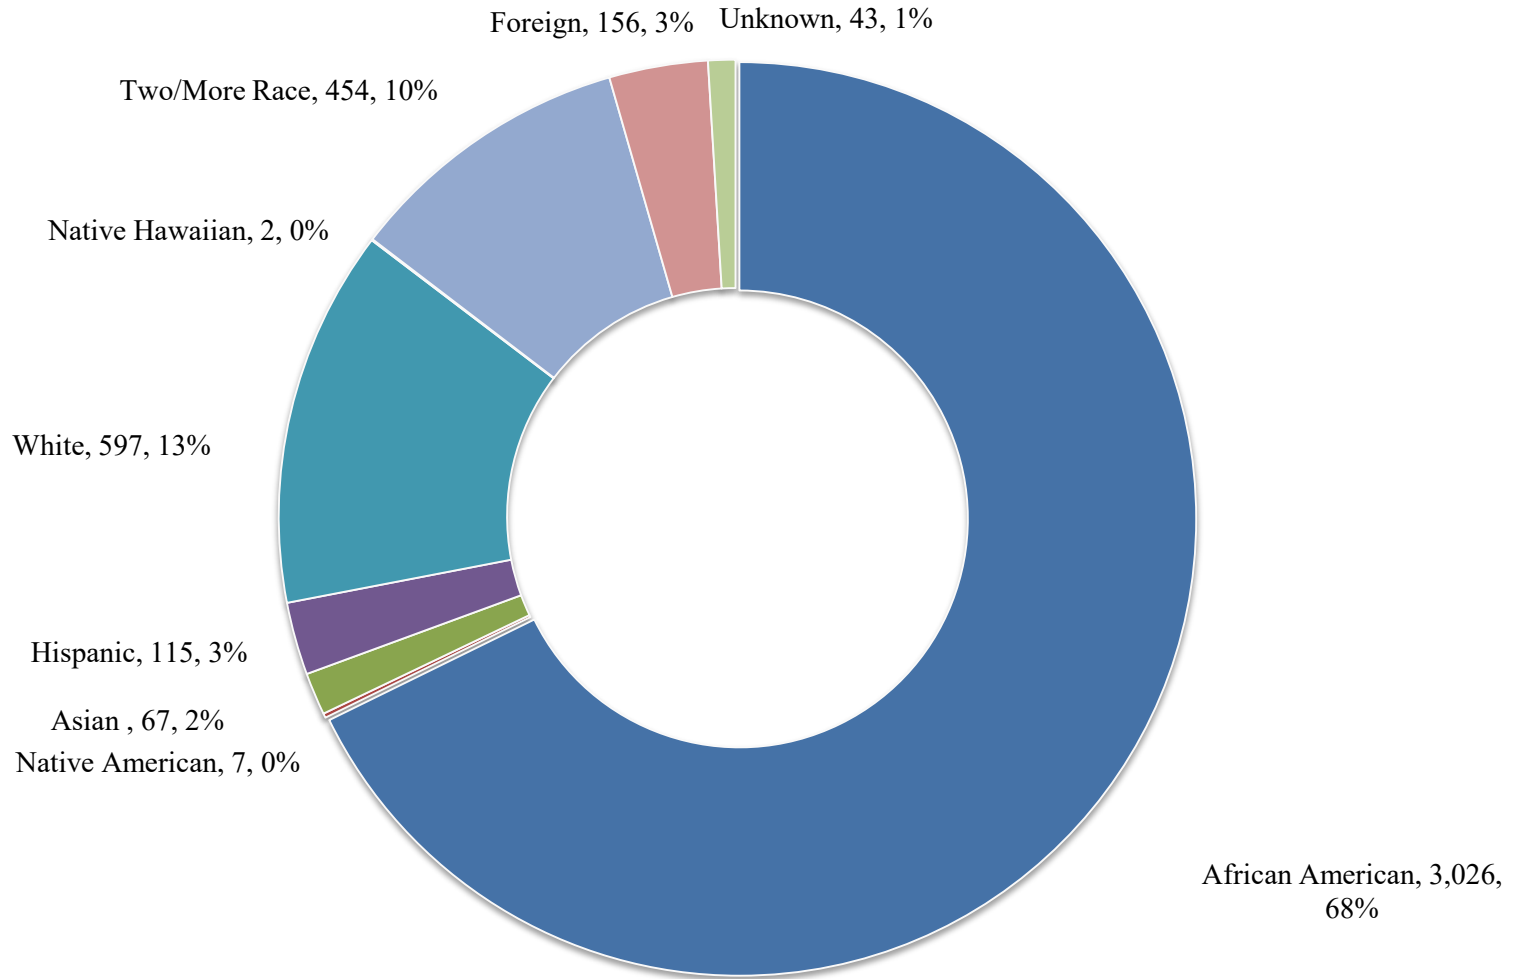

**UNIVERSITY OF MARYLAND EASTERN SHORE
Fall 2015 Student Enrollment by Race/Ethnicity**

■ African American
 ■ Native American
 ■ Asian
 ■ Hispanic
 ■ White
 ■ Native Hawaiian
 ■ Two/More Race
 ■ Foreign
 ■ Unknown