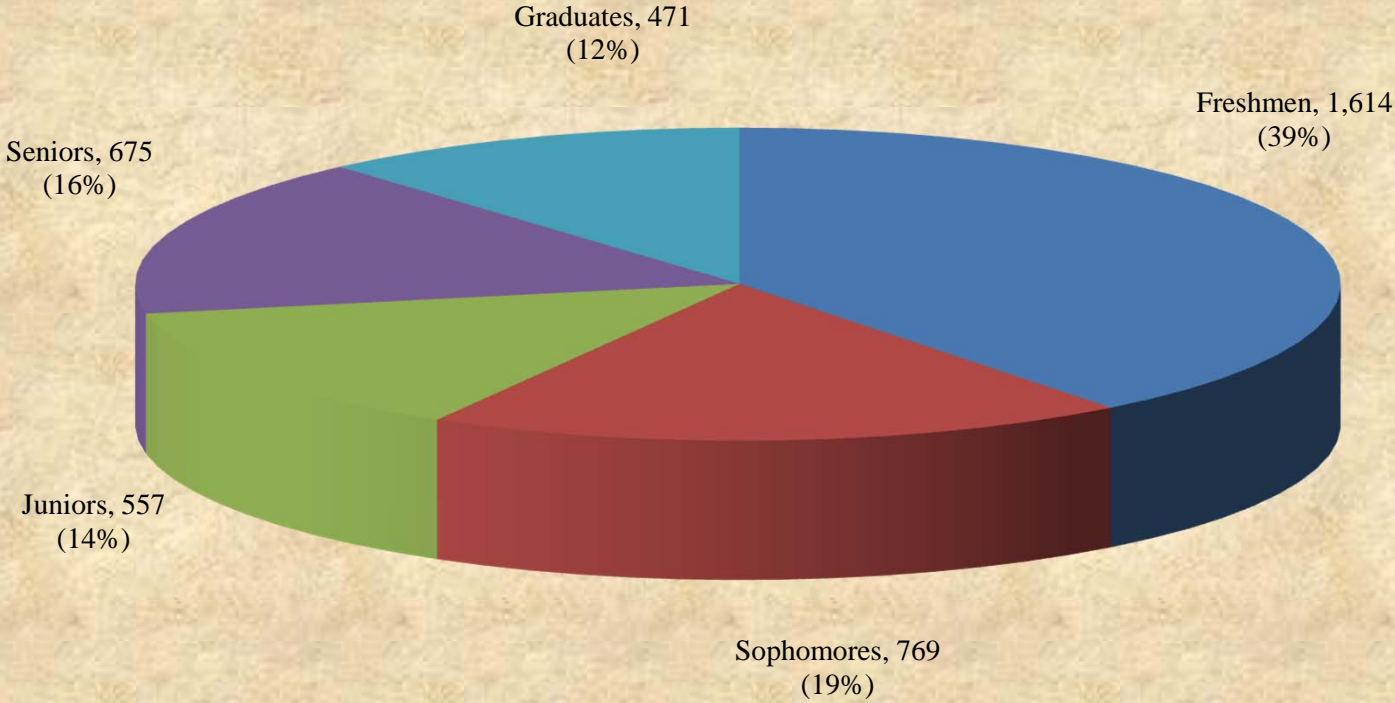

UNIVERSITY OF MARYLAND EASTERN SHORE
Fall 2007 Enrollment by Student Level

■ Freshmen ■ Sophomores ■ Juniors ■ Seniors ■ Graduates