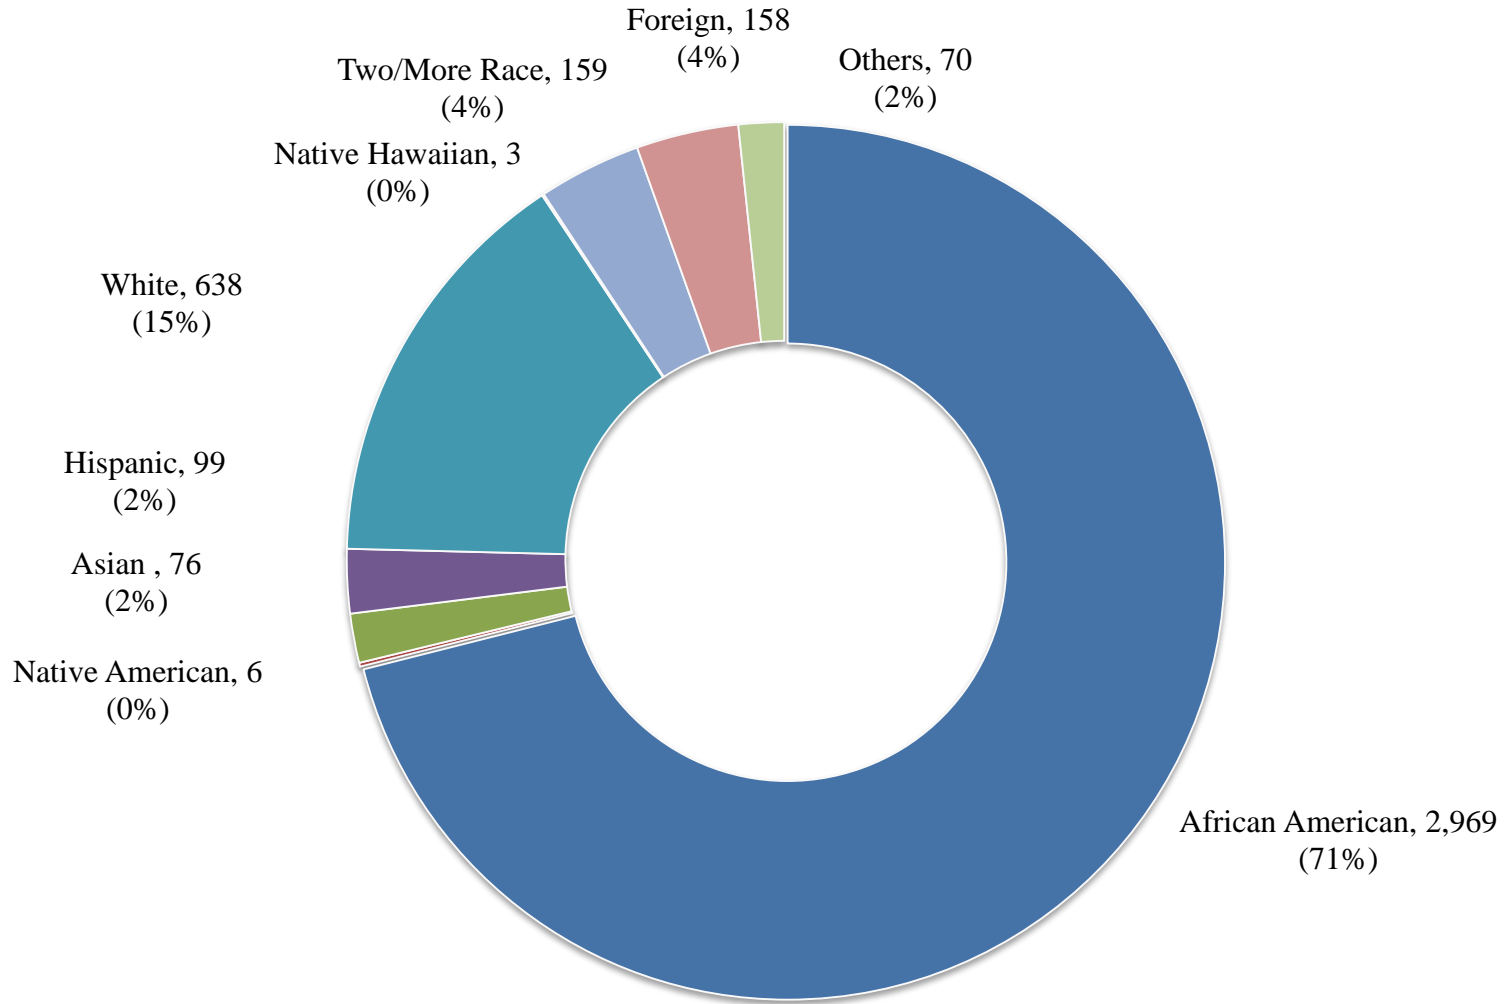

**UNIVERSITY OF MARYLAND EASTERN SHORE
Spring 2012 Student Enrollment by Race/Ethnicity**

■ African American ■ Native American ■ Asian ■ Hispanic ■ White ■ Native Hawaiian ■ Two/More Race ■ Foreign ■ Others