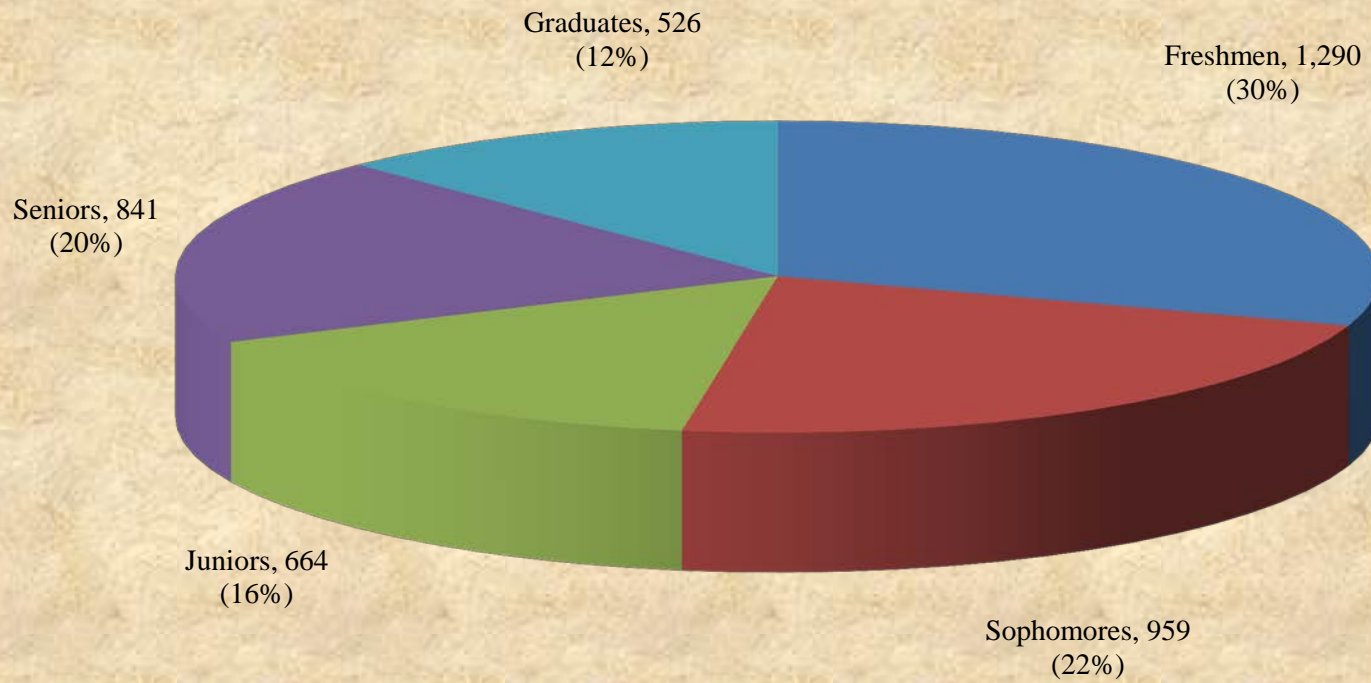

UNIVERSITY OF MARYLAND EASTERN SHORE
Spring 2010 Enrollment by Student Level

■ Freshmen ■ Sophomores ■ Juniors ■ Seniors ■ Graduates