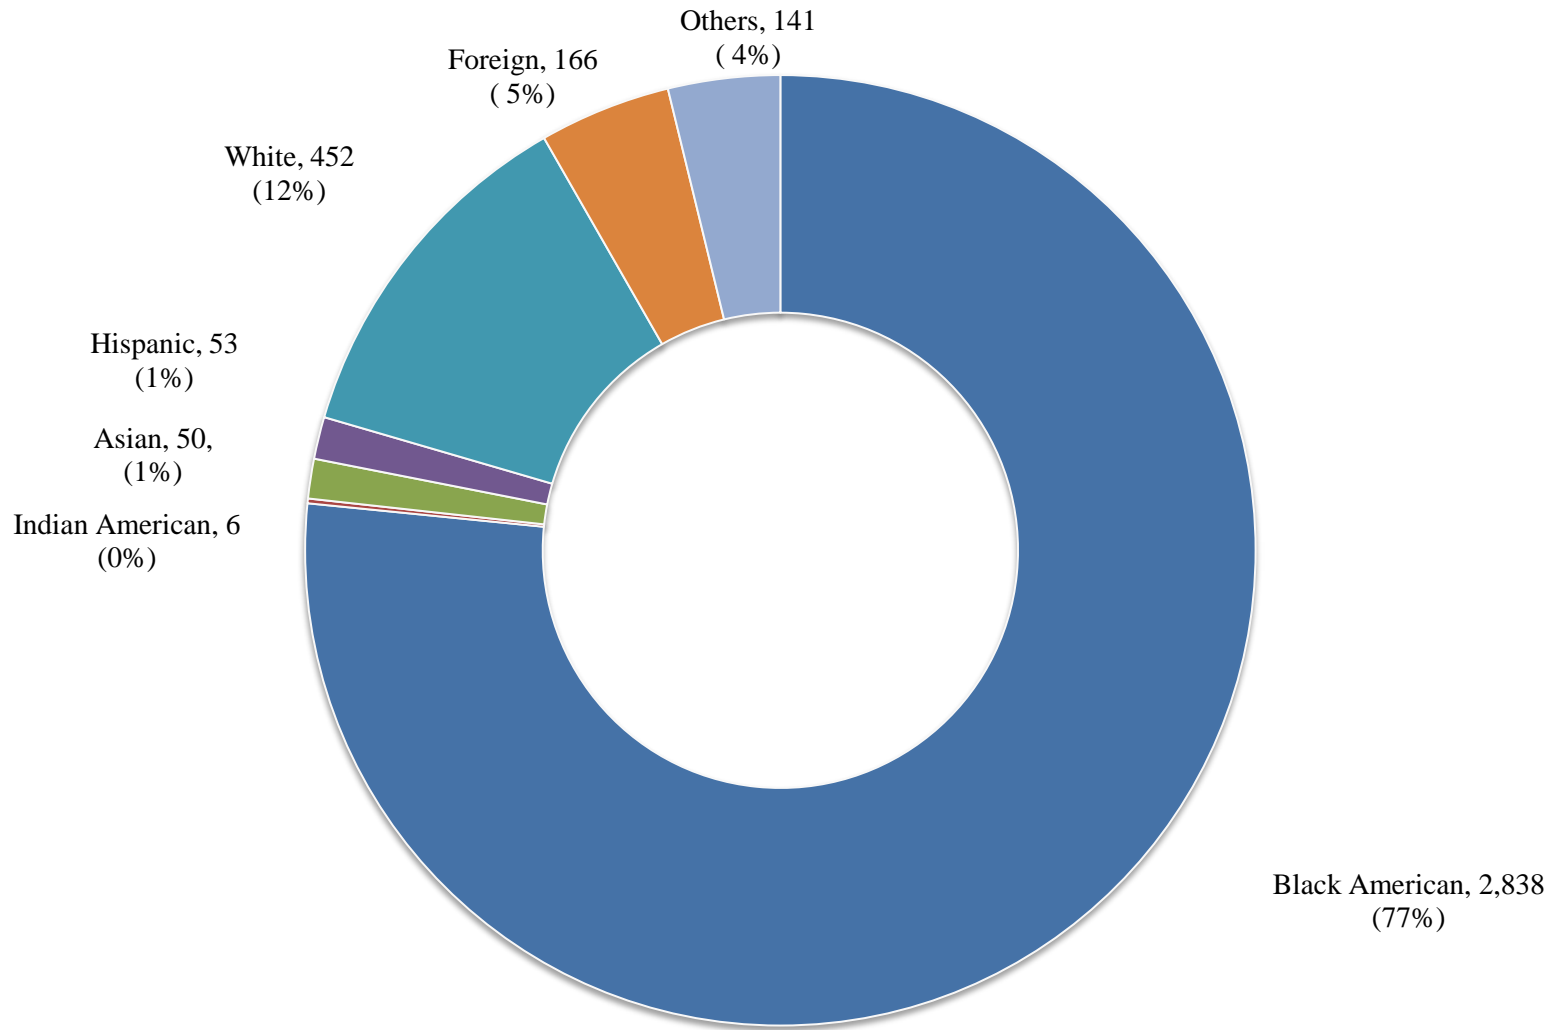

**UNIVERSITY OF MARYLAND EASTERN SHORE  
Spring 2008 Student Enrollment by Race/Ethnicity**

■ Black American ■ Indian American ■ Asian ■ Hispanic ■ White ■ Foreign ■ Others