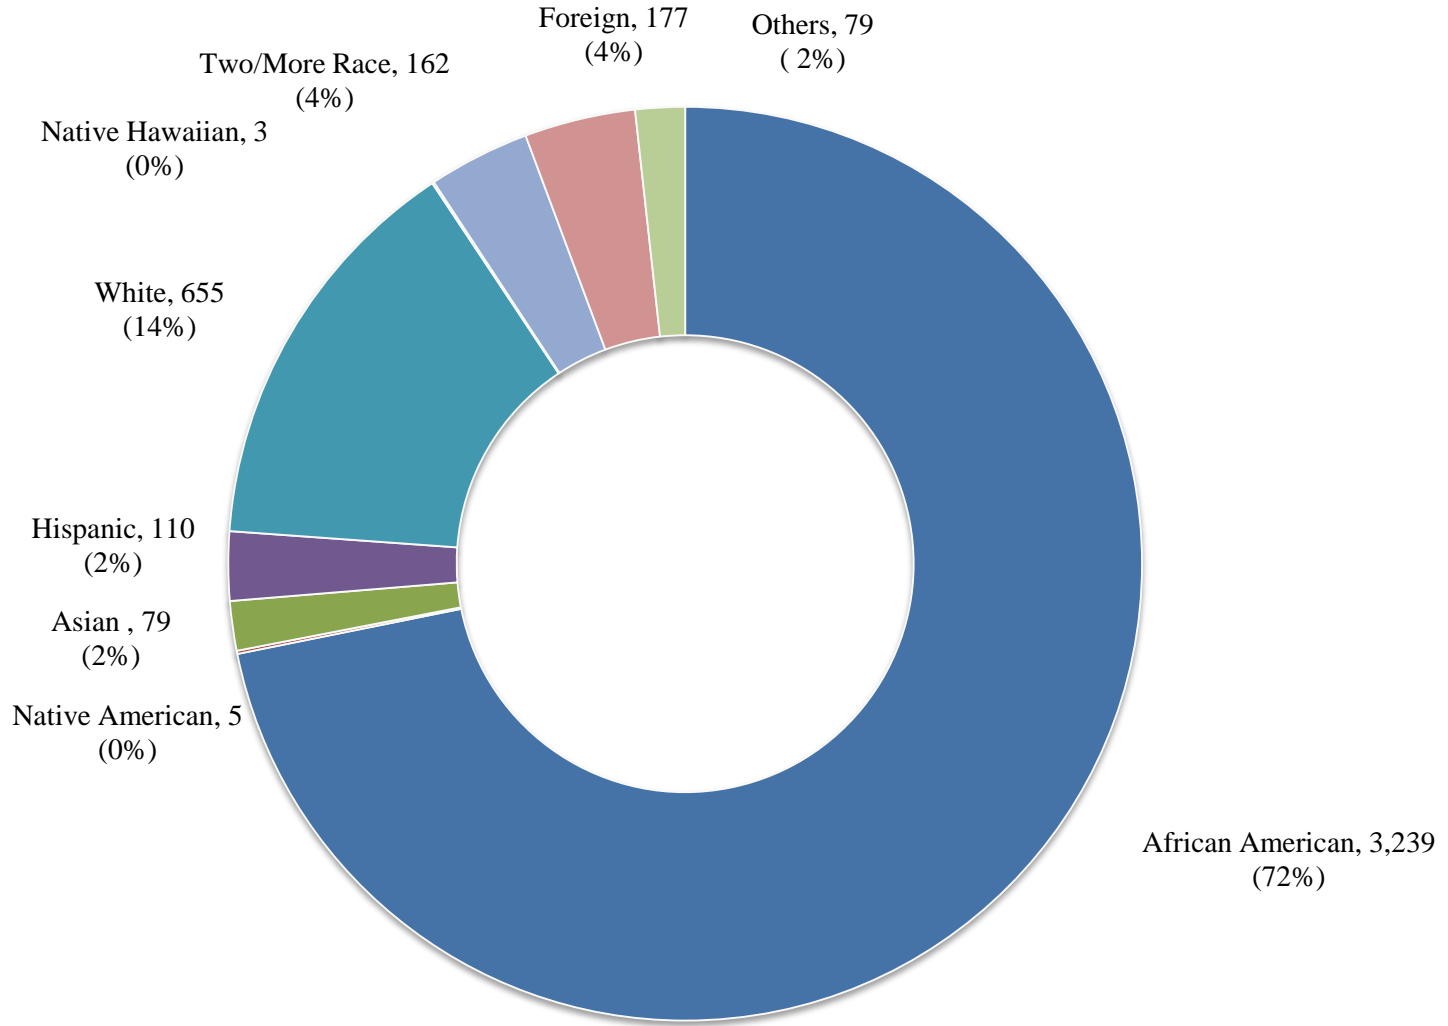

**UNIVERSITY OF MARYLAND EASTERN SHORE
Fall 2011 Student Enrollment by Race/Ethnicity**

■ African American ■ Native American ■ Asian ■ Hispanic ■ White ■ Native Hawaiian ■ Two/More Race ■ Foreign ■ Others