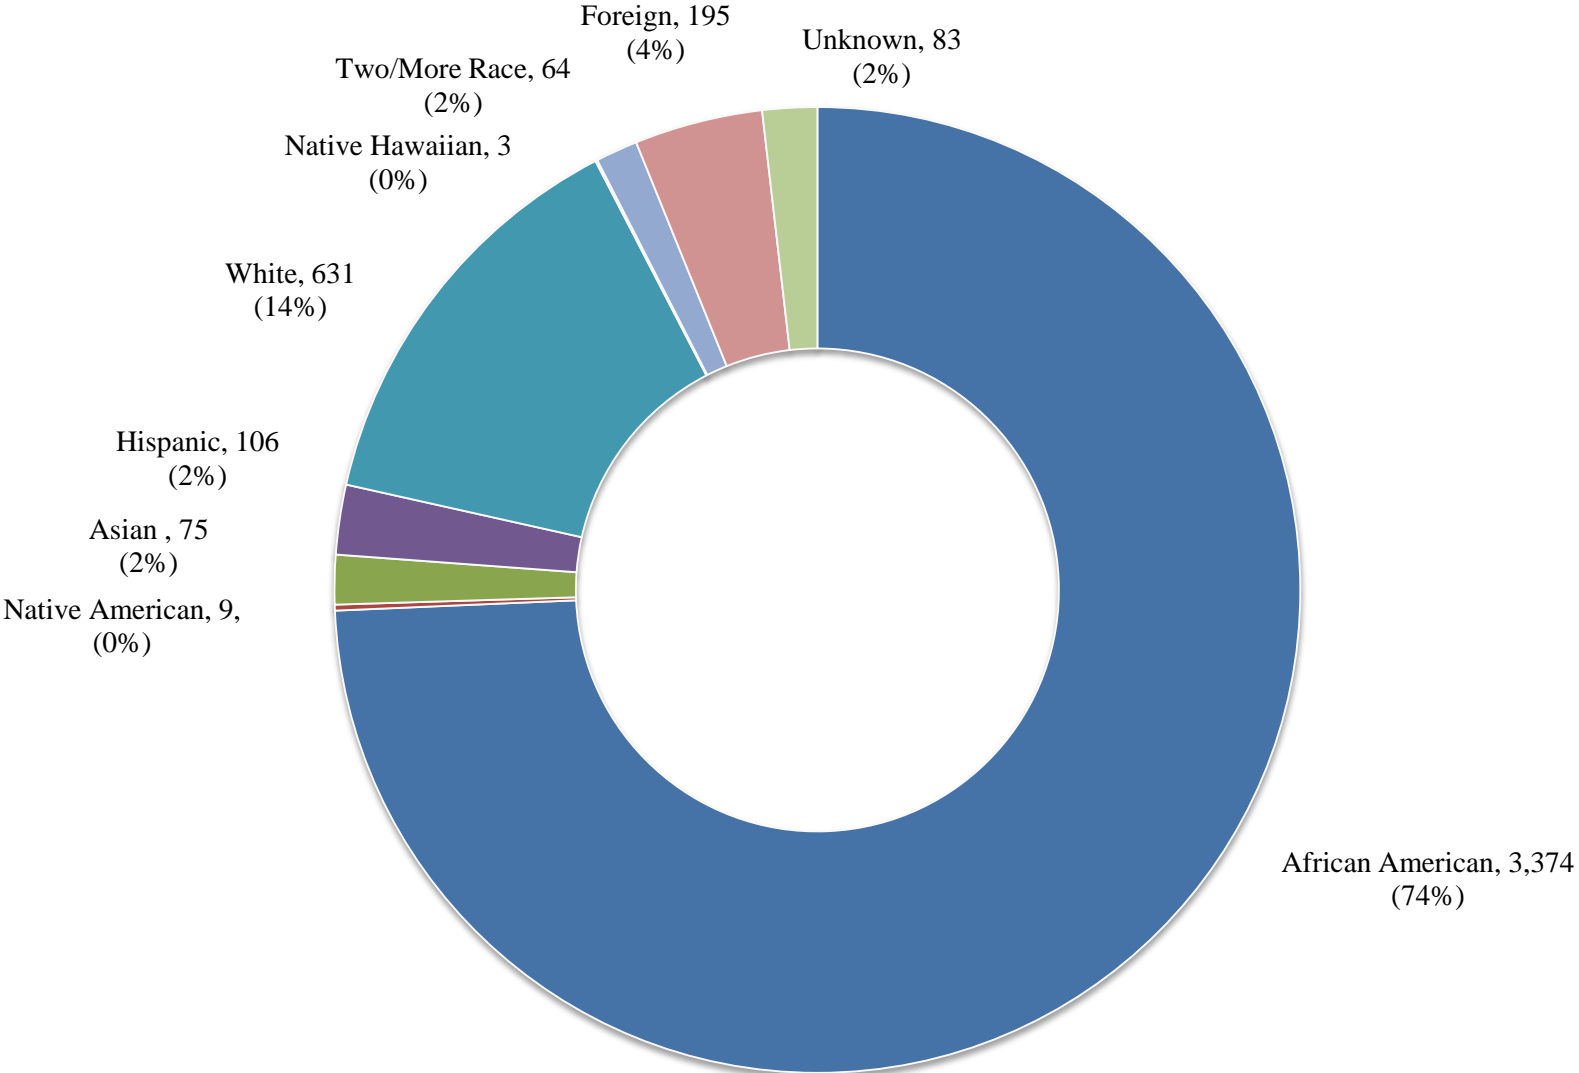

**UNIVERSITY OF MARYLAND EASTERN SHORE
Fall 2010 Student Enrollment by Race/Ethnicity**

■ African American ■ Native American ■ Asian ■ Hispanic ■ White ■ Native Hawaiian ■ Two/More Race ■ Foreign ■ Unknown