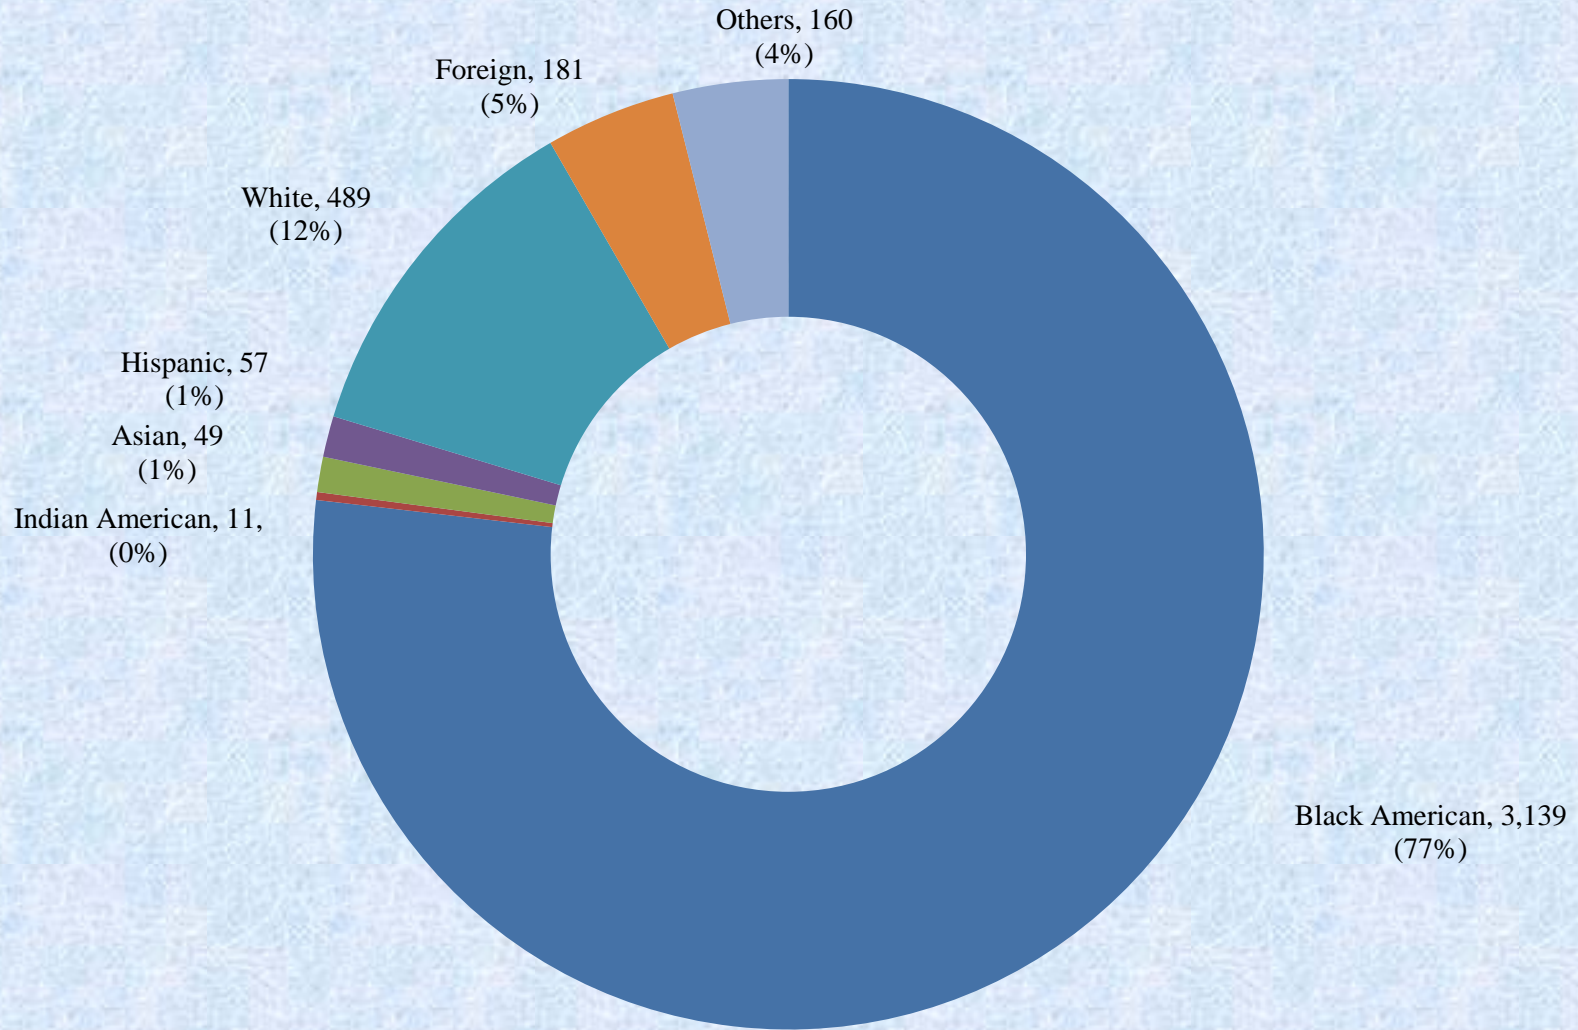

**UNIVERSITY OF MARYLAND EASTERN SHORE  
Fall 2007 Student Enrollment by Race/Ethnicity**

■ Black American ■ Indian American ■ Asian ■ Hispanic ■ White ■ Foreign ■ Others