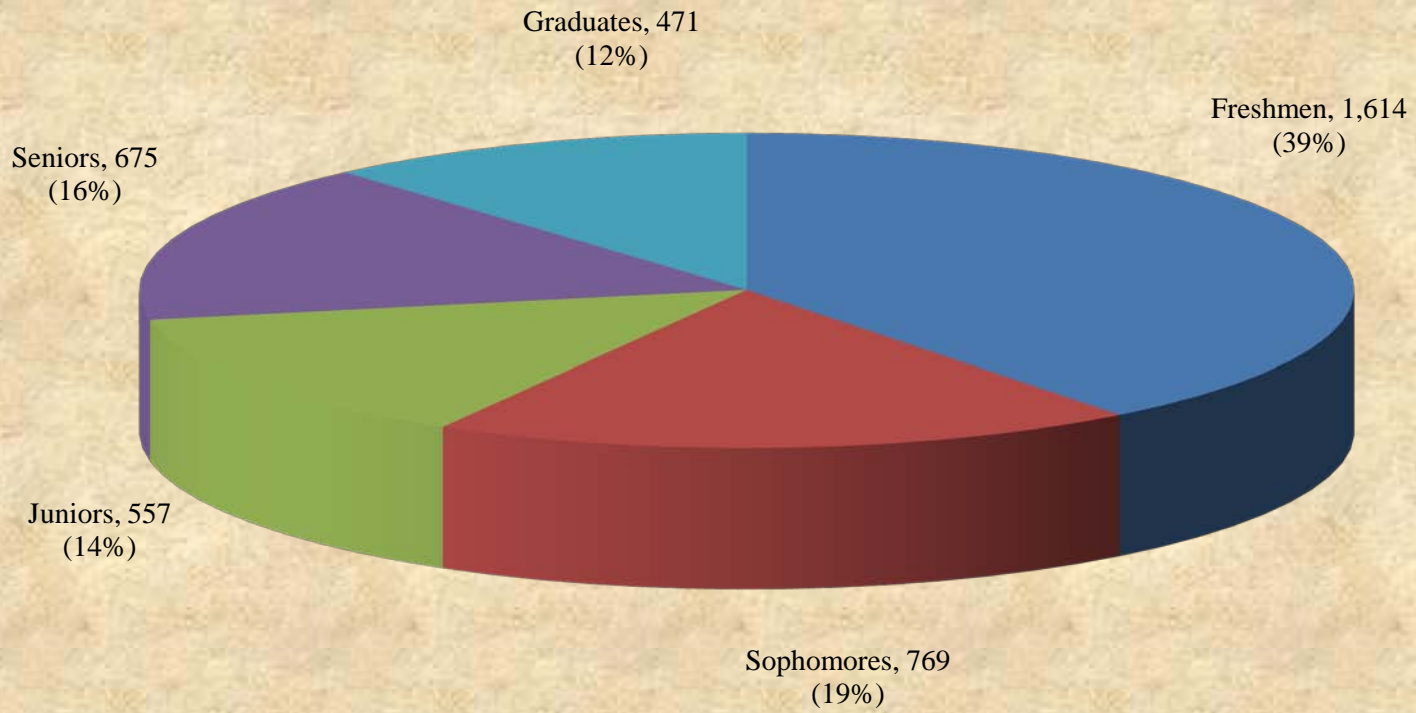

UNIVERSITY OF MARYLAND EASTERN SHORE
Fall 2007 Enrollment by Student Level

■ Freshmen ■ Sophomores ■ Juniors ■ Seniors ■ Graduates