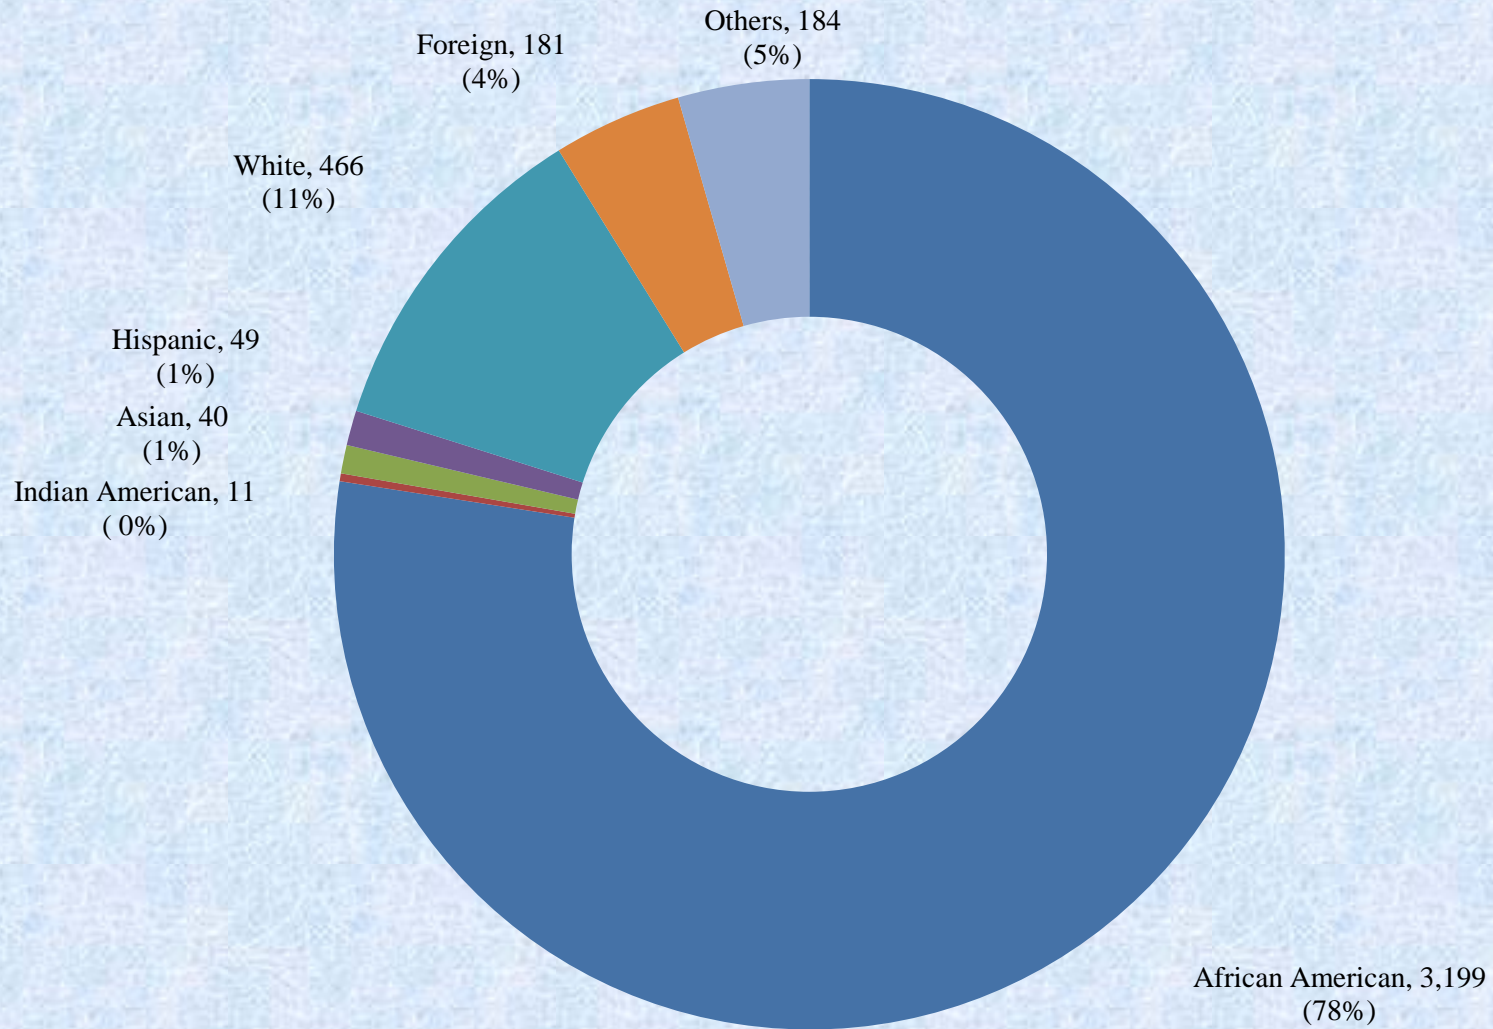

**UNIVERSITY OF MARYLAND EASTERN SHORE
Fall 2006 Student Enrollment by Race/Ethnicity**

■ Black American ■ Indian American ■ Asian ■ Hispanic ■ White ■ Foreign ■ Others