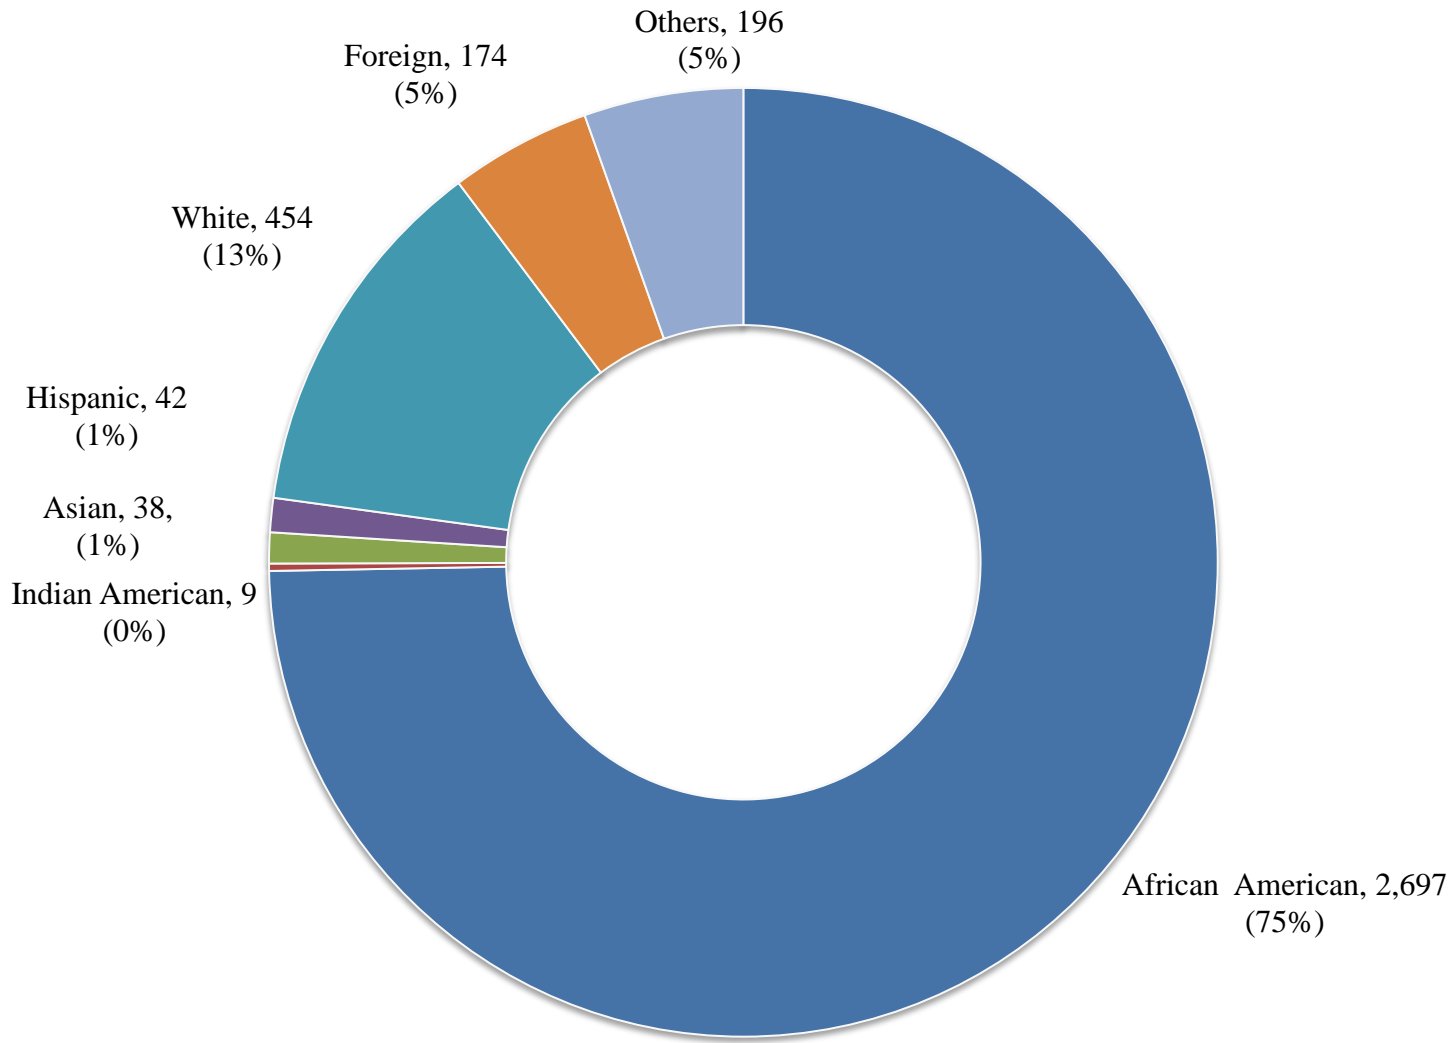

UNIVERSITY OF MARYLAND EASTERN SHORE
Spring 2006 Student Enrollment by Race/Ethnicity

■ Black American ■ Indian American ■ Asian ■ Hispanic ■ White ■ Foreign ■ Others