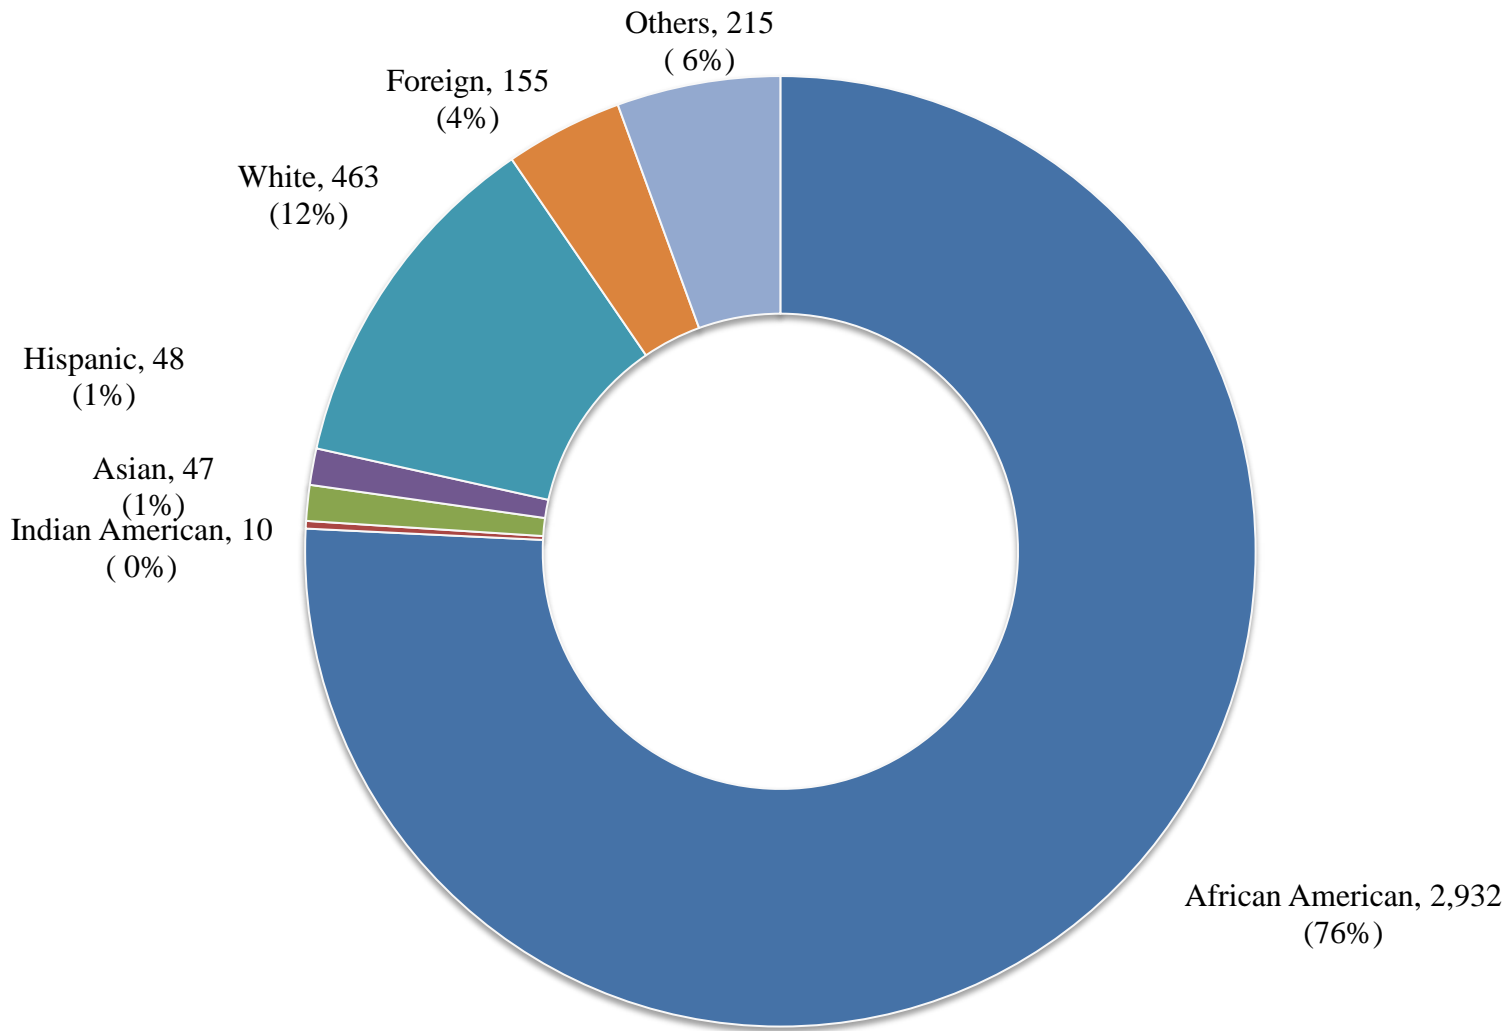

**UNIVERSITY OF MARYLAND EASTERN SHORE  
Fall 2005 Student Enrollment by Race/Ethnicity**

■ African American ■ Indian American ■ Asian ■ Hispanic ■ White ■ Foreign ■ Others